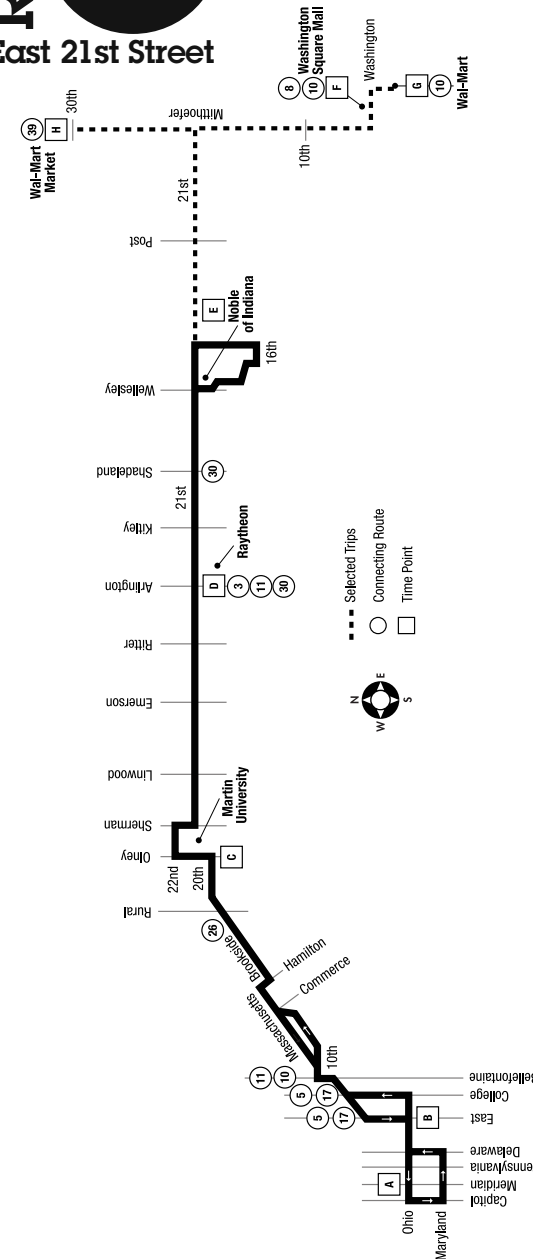

Las personas de 65 años o más, los jóvenes de 18 años o menos y las personas discapacitadas pueden solicitar una tarjeta de identificación para el pago de Medio boleto de IndyGo en el Centro para atención del cliente de IndyGo. Los usuarios del Medio boleto deben presentar su identificación de IndyGo o la tarjeta válida de Medicare al operador del autobús de IndyGo. Los jóvenes también pueden usar una identificación para estudiantes válida.

How to Purchase & Information Cómo comprar e información general

IndyGo Customer Service Center
Indianapolis City Market
222 East Market Street
(317) 635.3344 or TDD (317) 637.0759

Walk-in Hours ~ Horario:
8a – 6p, M-F ~ de lunes a viernes
9a- noon (mediodía), Saturday ~ días sábados

Phone Hours ~ Horario telefónico:
7a-7p, M-F ~ de lunes a viernes
9a – noon (mediodía), Saturday
~ días sábados

Other Purchasing Options Otras opciones de compra

- www.IndyGo.net
- IUPUI Campus Center
  ~ Servicio para tarjetas en el Campus de IUPUI
- DNR Customer Service Center
  (State Government Center South) ~ (Centro de Servicios al Cliente de DNR)

IndyGo Flexible Services Servicios Flexibles de IndyGo

For more information and fare pricing about Open Door, please call 635.3344. Single Rides are $3.50. ~ Para más información y costos de boletos de Open Door, llame al 635.3344. Los viajes sencillos cuestan $3.50.

Route 21

East 21st Street

Times are approximate and may vary due to weather and traffic conditions. Information subject to change. Las horas son aproximadas y pueden variar debido al clima y el tráfico. Información sujeta a cambio.

Route 21

East 21st Street

Effective January 1, 2009 • A partir del 1 de enero de 2009