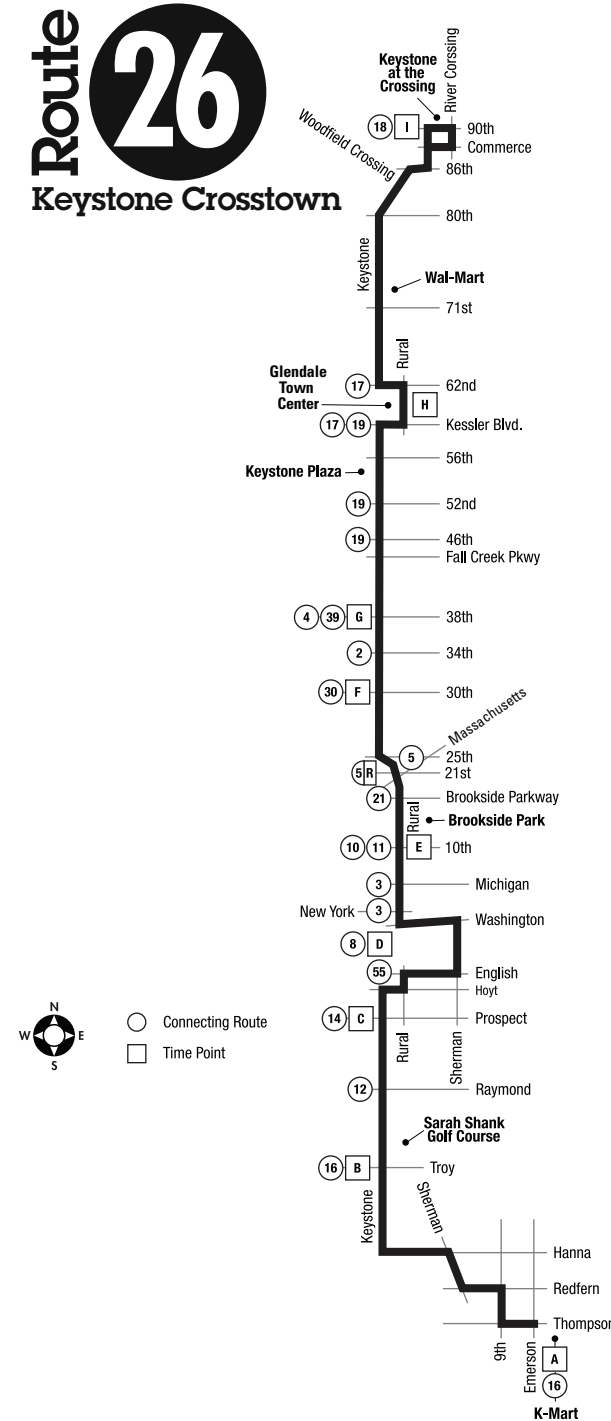

Route 26

Keystone Crosstown

Route 26

Keystone Crosstown

Effective January 1, 2009 • A partir del 1 de enero de 2009

- Keystone at the Crossing
- Glendale Town Center
- Wal-Mart, Keystone
- K-Mart, Thompson Rd.
- 18/26 North Loop on Sundays

Keystone Crosstown

Keystone Crosstown

Northbound

Saturday - Sabado

A B C D E F G H I

Keystone Crosstown
Kmart at Emerson and Thompson

Keystone and Troy

Keystone and Prospect

Southbound

Saturday - Sabado

I H G F E D C B A

Keystone at the Crossing

Glendale Town Center

Keystone and 38th

Keystone and 30th

10th and Rural

Washington and Rural

Keystone and Prospect

Keystone and Troy

Keystone Crosstown
Kmart at Emerson and Thompson

Saturday

AM	7:50	8:04	8:15	8:21	8:28	8:33	8:45	8:51	9:02
	9:10	9:24	9:35	9:41	9:48	9:53	10:05	10:11	10:22
	10:30	10:44	10:55	11:01	11:08	11:13	11:25	11:31	11:42
	11:50	12:04	12:15	12:21	12:28	12:33	12:45	12:51	1:02
PM	1:10	1:24	1:35	1:41	1:48	1:53	2:05	2:11	2:22
	2:30	2:44	2:55	3:01	3:08	3:13	3:25	3:31	3:42
	3:50	4:04	4:15	4:21	4:28	4:33	4:45	4:51	5:02
	5:10	5:24	5:35	5:41	5:48	5:53	6:05	6:11	6:22
	6:30	6:44	6:55	7:01	7:08	7:13	7:25	7:31	7:42
	7:50	8:04	8:15	8:21	8:28	8:33	8:45	8:51	9:02
	9:10	9:24	9:35	9:41	9:48	9:53	10:05	10:11	10:22