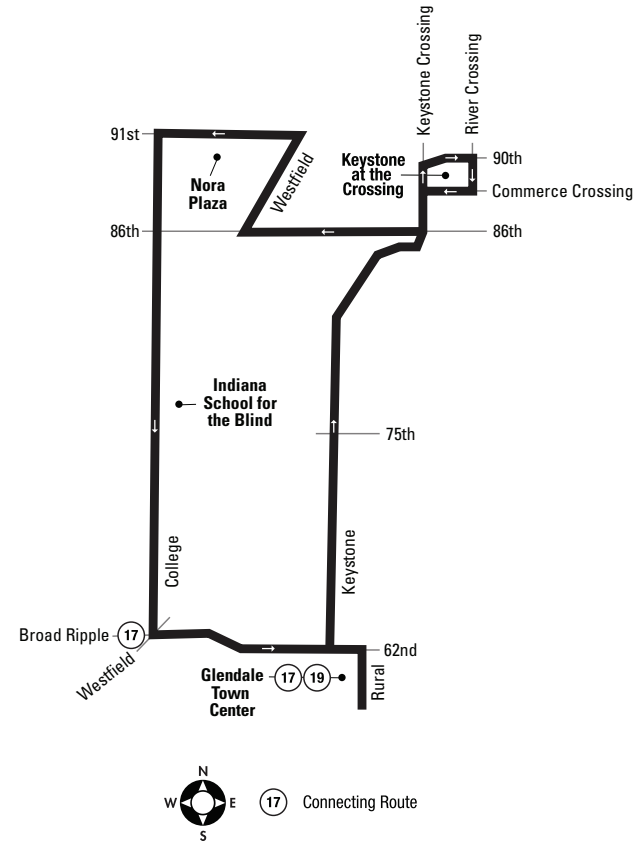

Washington and Rural

10th and Rural

Keystone and 30th

Keystone and 38th

Glendale Town Center

Keystone at the Crossing

Saturday

AM	7:50	8:01	8:07	8:19	8:25	8:32	8:38	8:50	9:03
	9:10	9:21	9:27	9:39	9:45	9:52	9:58	10:10	10:23
	10:30	10:41	10:47	10:59	11:05	11:12	11:18	11:30	11:43
	11:50	12:01	12:07	12:19	12:25	12:32	12:38	12:50	1:03
PM	1:10	1:21	1:27	1:39	1:45	1:52	1:58	2:10	2:23
	2:30	2:41	2:47	2:59	3:05	3:12	3:18	3:30	3:43
	3:50	4:01	4:07	4:19	4:25	4:32	4:38	4:50	5:03
	5:10	5:21	5:27	5:39	5:45	5:52	5:58	6:10	6:23
	6:30	6:41	6:47	6:59	7:05	7:12	7:18	7:30	7:43
	7:50	8:01	8:07	8:19	8:25	8:32	8:38	8:50	9:03
	9:10	9:21	9:27	9:39	9:45	9:51	9:56	10:07	10:20

Washington and Rural

Keystone and Prospect

Keystone and Troy

Keystone Crosstown
Kmart at Emerson and Thompson

Saturday

AM	7:50	8:04	8:15	8:21	8:28	8:33	8:45	8:51	9:02
	9:10	9:24	9:35	9:41	9:48	9:53	10:05	10:11	10:22
	10:30	10:44	10:55	11:01	11:08	11:13	11:25	11:31	11:42
	11:50	12:04	12:15	12:21	12:28	12:33	12:45	12:51	1:02
PM	1:10	1:24	1:35	1:41	1:48	1:53	2:05	2:11	2:22
	2:30	2:44	2:55	3:01	3:08	3:13	3:25	3:31	3:42
	3:50	4:04	4:15	4:21	4:28	4:33	4:45	4:51	5:02
	5:10	5:24	5:35	5:41	5:48	5:53	6:05	6:11	6:22
	6:30	6:44	6:55	7:01	7:08	7:13	7:25	7:31	7:42
	7:50	8:04	8:15	8:21	8:28	8:33	8:45	8:51	9:02
	9:10	9:24	9:35	9:41	9:48	9:53	10:05	10:11	10:22

Keystone Crosstown

Route 26 18

Keystone Crosstown

Sunday & Holiday

North Loop Abbreviated Route - combined with Route 18 (Nora)

Sundays & Holidays

	Glendale Town Center	Keystone at the Crossing	91st and College	College and 63rd	Glendale Town Center
AM	8:00	8:11	8:22	8:28	8:35
	8:45	8:56	9:07	9:13	9:20
	9:30	9:41	9:52	9:58	10:05
	10:15	10:26	10:37	10:43	10:50
	11:00	11:11	11:22	11:28	11:35
	11:45	11:56	12:07	12:13	12:20
PM	12:30	12:41	12:52	12:58	1:05
	1:15	1:26	1:37	1:43	1:50
	2:00	2:11	2:22	2:28	2:35
	2:45	2:56	3:07	3:13	3:20
	3:30	3:41	3:52	3:58	4:05
	4:15	4:26	4:37	4:43	4:50
	5:00	5:11	5:22	5:28	5:35
	5:45	5:56	6:07	6:13	6:20
	6:30	6:41	6:52	6:58	7:05