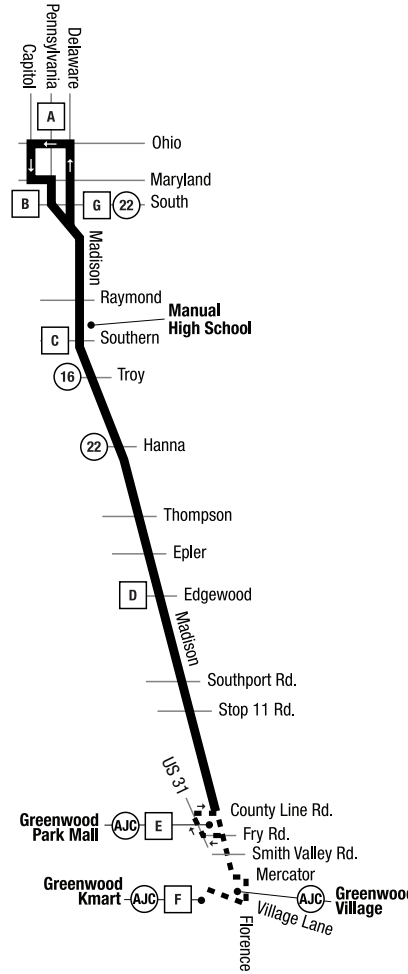

Las personas de 65 años o más, los jóvenes de 18 años o menos y las personas discapacitadas pueden solicitar una tarjeta de identificación para el pago de Medio boleto de IndyGo en el Centro para atención del cliente de IndyGo. Los usuarios del Medio boleto deben presentar su identificación de IndyGo o la tarjeta válida de Medicare al operador del autobús de IndyGo. Los jóvenes también pueden usar una identificación para estudiantes válida.

How to Purchase & Information Cómo comprar e información general

IndyGo Customer Service Center
Indianapolis City Market
222 East Market Street
(317) 635.3344 or Relay Indiana:
711 (Indiana), 800-743-3333 (USA)

Walk-in Hours ~ Horario:

8a – 6p, M-F ~ de lunes a viernes
9a- noon (mediodía), Saturday ~ días sábados

Phone Hours ~ Horario telefónico:

7a-7p, M-F ~ de lunes a viernes
9a – noon (mediodía), Saturday ~ días sábados

Other Purchasing Options Otras opciones de compra

- www.IndyGo.net
- IUPUI Campus Center
  ~ Servicio para tarjetas en el Campus de IUPUI
- DNR Customer Service Center (State Government Center South) ~ (Centro de Servicios al Cliente de DNR)

IndyGo Flexible Services Servicios Flexibles de IndyGo

For more information and fare pricing about Open Door, please call 635.3344. Single Rides are $3.50. ~ Para más información y costos de boletos de Open Door, llame al 635.3344. Los viajes sencillos cuestan $3.50.

Route 31 Greenwood

Times are approximate and may vary due to weather and traffic conditions. Information subject to change. Las horas son aproximadas y pueden variar debido al clima y el tráfico. Información sujeta a cambio.

- --- Selected Trips
- Connecting Route
- Time Point
- Ⓜ Access Johnson County

For day and evening service in Greenwood M-F, please call Access Johnson County (AJC) at 738-5523.