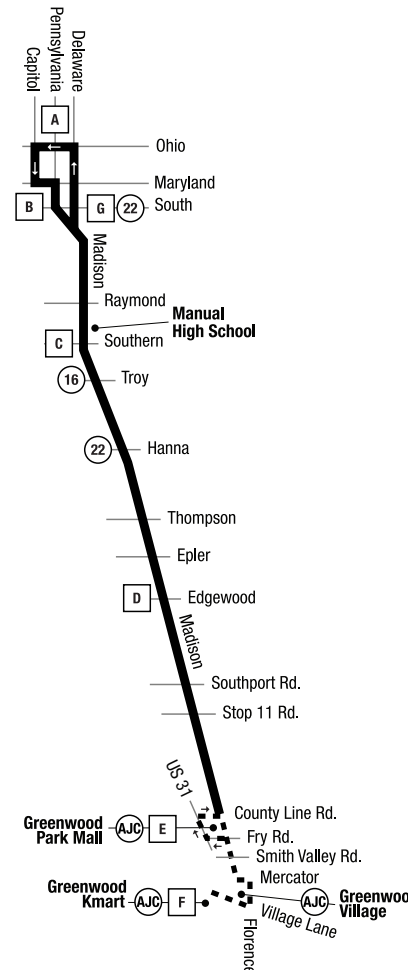

Las personas de 65 años o más, los jóvenes de 18 años o menos y las personas discapacitadas pueden solicitar una tarjeta de identificación para el pago de Medio boleto de IndyGo en el Centro para atención del cliente de IndyGo. Los usuarios del Medio boleto deben presentar su identificación de IndyGo o la tarjeta válida de Medicare al operador del autobús de IndyGo. Los jóvenes también pueden usar una identificación para estudiantes válida.

How to Purchase & Information Cómo comprar e información general

IndyGo Customer Service Center
34 N. Delaware Street
(317) 635.3344 or Relay Indiana:
711 (Indiana), 800-743-3333 (USA)

Walk-in Hours ~ Horario:
8a – 6p, M-F ~ de lunes a viernes
9a- noon (mediodía), Saturday ~ días sábados

Phone Hours ~ Horario telefónico:
7a-7p, M-F ~ de lunes a viernes
9a – noon (mediodía), Saturday ~ días sábados

Other Purchasing Options Otras opciones de compra

- www.IndyGo.net
- IUPUI Campus Center
  ~ Servicio para tarjetas en el Campus de IUPUI
- DNR Customer Service Center (State Government Center South) ~ (Centro de Servicios al Cliente de DNR)

IndyGo Flexible Services Servicios Flexibles de IndyGo

For more information and fare pricing about Open Door, please call 635.3344. Single Rides are $3.50. ~ Para más información y costos de boletos de Open Door, llame al 635.3344. Los viajes sencillos cuestan $3.50.

Route 31 Greenwood

Times are approximate and may vary due to weather and traffic conditions. Information subject to change. Las horas son aproximadas y pueden variar debido al clima y el tráfico. Información sujeta a cambio.

- --- Selected Trips
- Connecting Route
- Time Point
- Ⓜ Access Johnson County

For day and evening service in Greenwood M-F, please call Access Johnson County (AJC) at 738-5523.