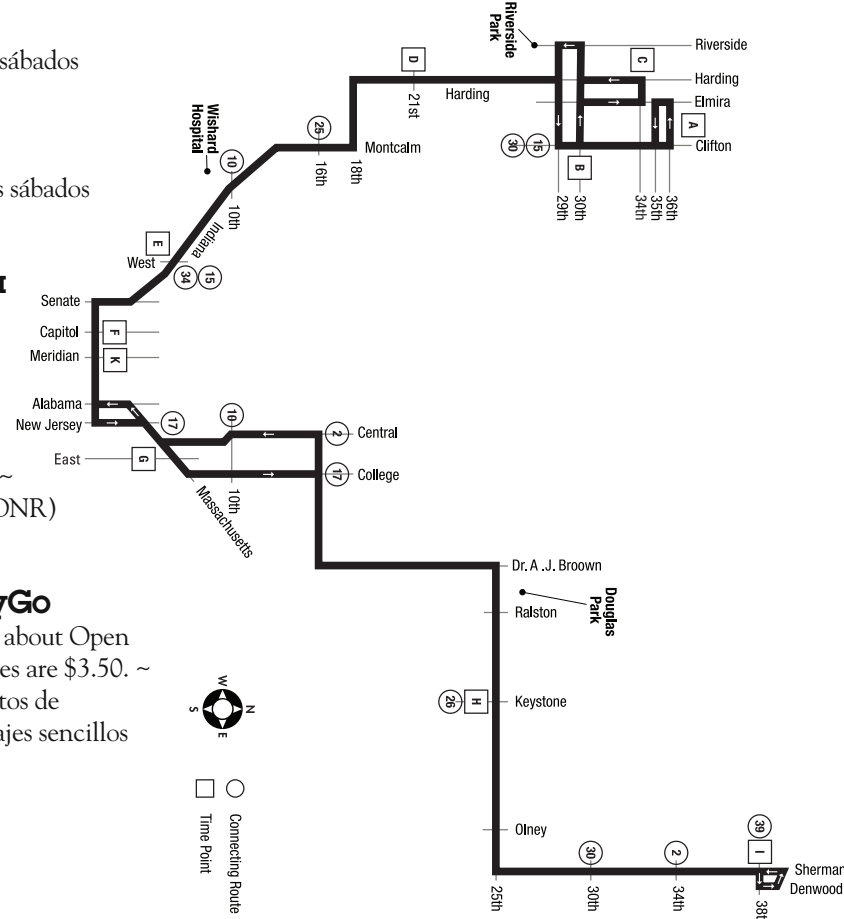

Route 5

E. 25th St./N. Harding

Route 5

E. 25th St./ N. Harding
Effective February 14, 2010 • A partir del 14 de febrero de 2010

- Wishard Hospital
- Madame Walker Theatre
- Mass Avenue Arts District
- Douglas Park
- Marion County Juvenile Detention Center