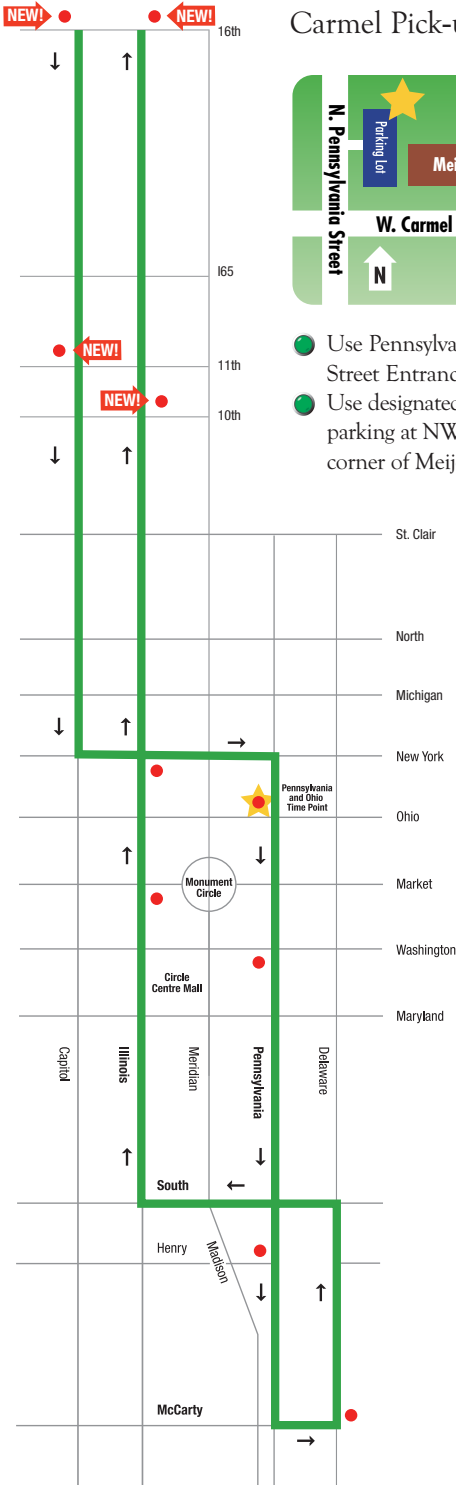

Ride the IndyGo Commuter Express – Carmel

More Downtown Stops!

ICE runs Monday – Friday for rush hour commutes
(Carmel to Downtown and Downtown to Carmel).

Cost: \$3 per trip

(exact fare on bus or an ICE Single Ride Pass)

Effective November 2009

To Downtown

From Downtown

	Depart Meijer	Arrive Pennsylvania and Ohio		Depart Pennsylvania and Ohio	Arrive Meijer	
AM	6:15	6:55	AM	6:55	7:50	
	6:45	7:25		7:25	8:20	
	7:15	7:55		7:55	8:50	
	7:45	8:25		PM	4:05	4:55
	8:00	8:40			4:35	5:25
PM	5:20	6:05	5:05	5:55		
	5:50	6:35	5:35	6:25		
	6:00	6:45	6:15	7:05		
	6:30	7:15				

ICE may encounter detours during special events and/or road construction.
Times are approximate and may vary due to weather and traffic conditions.

Customer Service:

For trip planning, information or to purchase ICE Single Ride Passes in advance:

NEW Downtown Stops

Route 200

Carmel Pick-up/Parking

- Use Pennsylvania Street Entrance
- Use designated parking at NW corner of Meijer lot