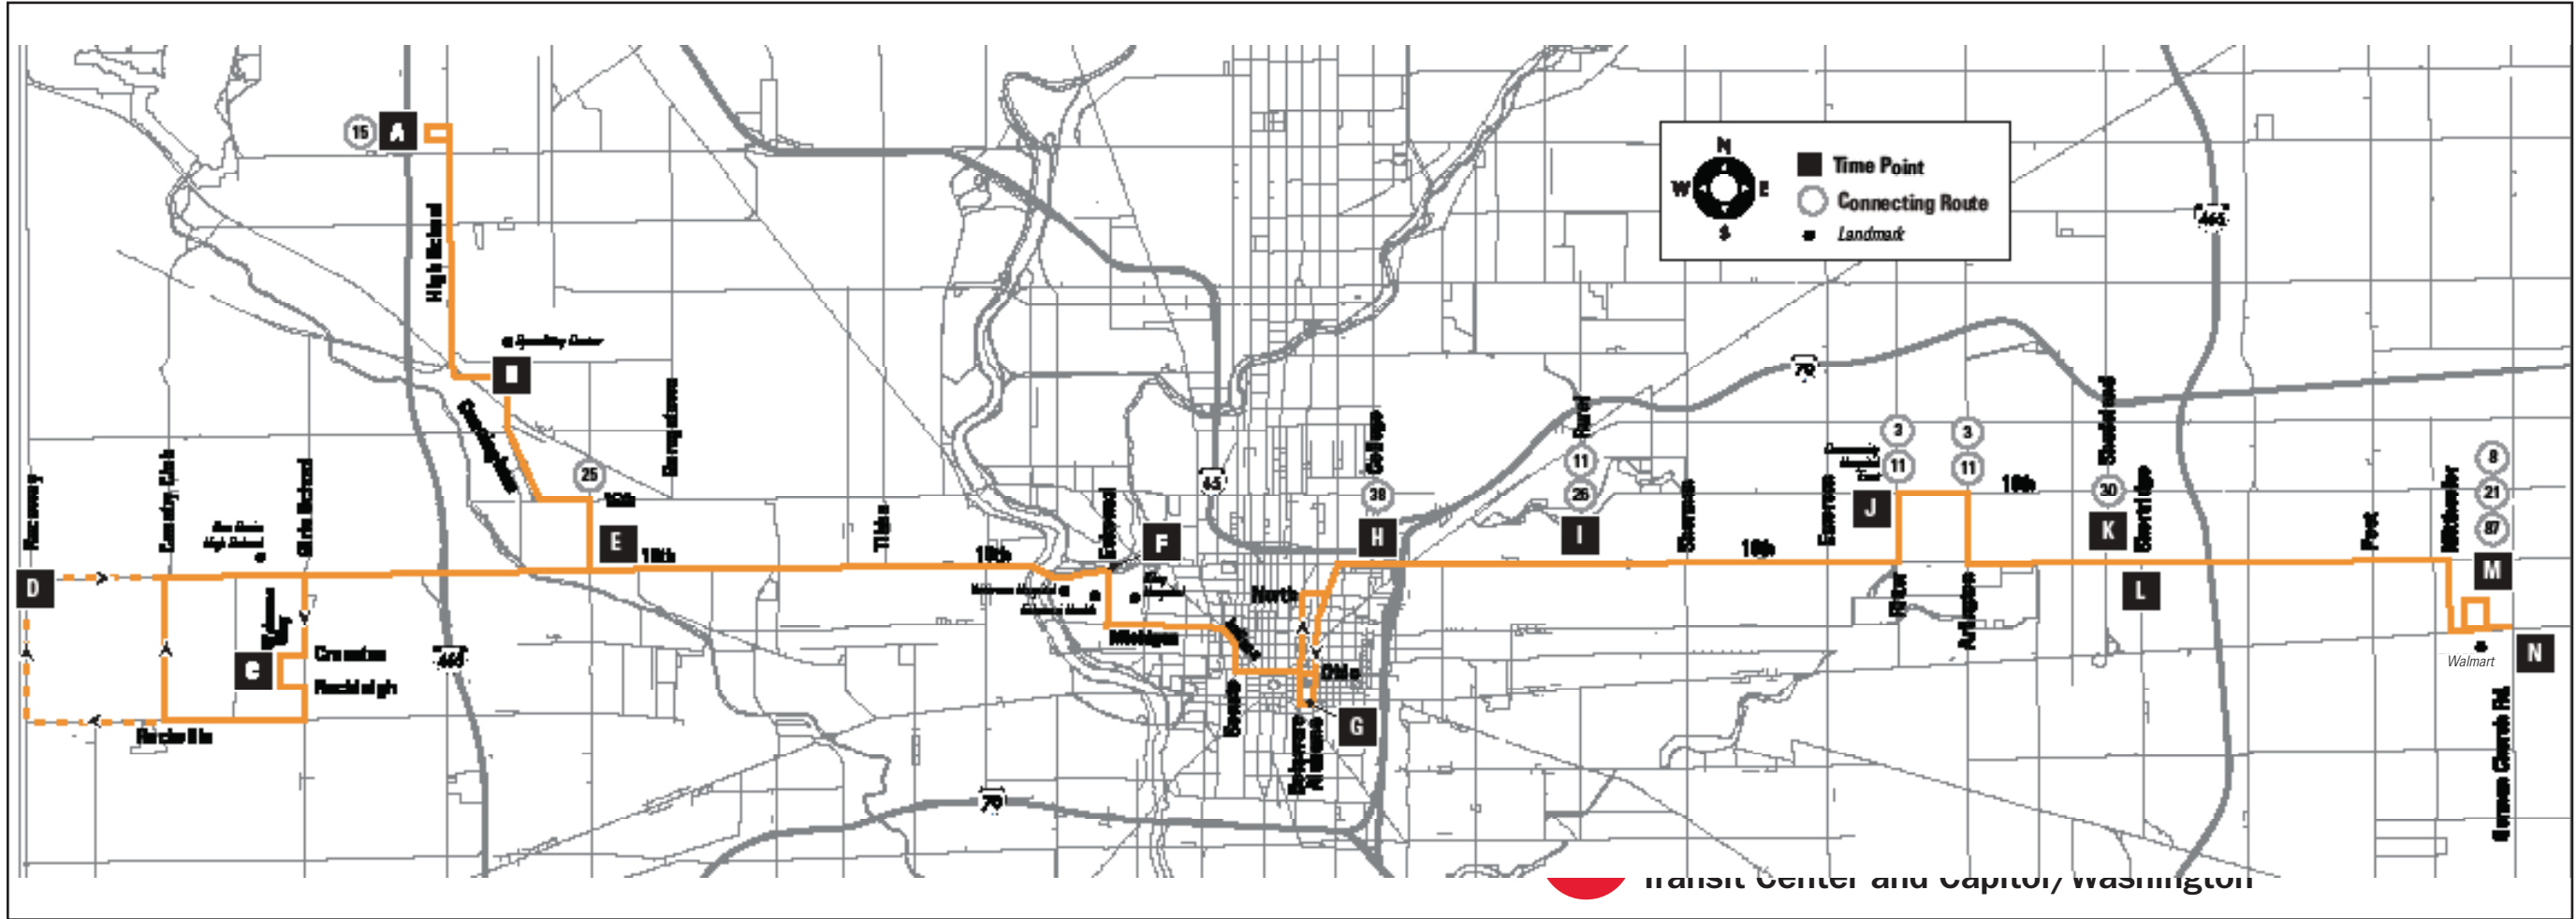

Eastbound to Walmart/E. Washington
Westbound to Glen Arm/Westhaven
Westbound to Cranston/Welch Way
Westbound to Raceway/10th
Effective September 1, 2019
A partir del 1 de septiembre de 2019

- Ben Davis High School
- Speedway Shopping Center
- VA Hospital
- Eskenazi Health Campus
- Riley Hospital
- IUPUI
- Community Hospital East
- Washington Square Mall
- WalMart at E. Washington

N
 W E S
 Time Point
 Connecting Route
 Landmark