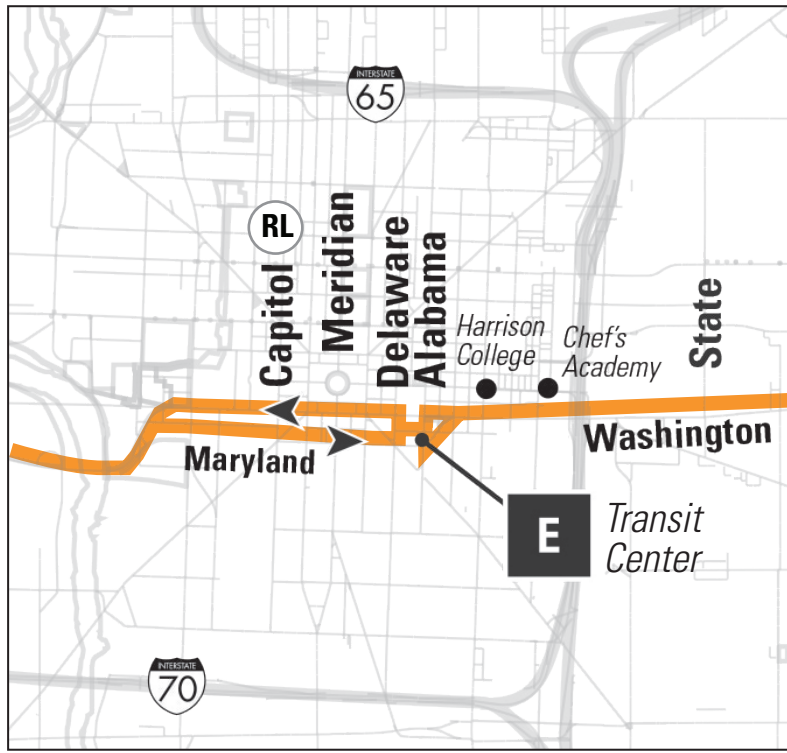

SUNDAY & HOLIDAYS Eastbound (Dom y días festivos Este)

Indianapolis International Airport to Meijer

Indianapolis Airport ID #50857	Washington/High School Rd. ID #50855	Washington/Holt ID #50807	Washington/Harding ID #50822	Transit Center	Transit Center	Washington/Rural ID #50618	Washington/Emerson ID #50635	Washington/Shortridge ID #50649	Meijer/Washington ID #50674
A	B	C	D	E	E	F	G	H	I
-	-	-	-	710a	715a	723a	731a	738a	751a
659a	711a	722a	732a	740a	745a	753a	801a	808a	821a
-	-	-	-	810a	815a	823a	831a	838a	851a
759a	811a	822a	832a	840a	845a	853a	901a	910a	925a
-	-	-	-	855a	900a	909a	918a	927a	942a
828a	840a	851a	901a	910a	915a	924a	933a	942a	957a
-	-	-	-	925a	930a	939a	948a	957a	1012a
every 30 minutes	every 30 minutes	every 30 minutes	every 30 minutes	every 15 minutes	every 15 minutes	every 15 minutes	every 15 minutes	every 15 minutes	every 15 minutes
-	-	-	618p	625p	630p	639p	648p	657p	710p
556p	609p	620p	631p	640p	645p	654p	702p	709p	723p
-	-	-	648p	655p	700p	708p	715p	722p	735p
627p	640p	651p	702p	710p	715p	723p	730p	737p	751p
700p	712p	722p	732p	740p	745p	753p	800p	807p	821p
725p	737p	747p	757p	805p	810p	818p	825p	832p	846p
755p	807p	817p	827p	835p	-	-	-	-	-
825p	837p	847p	857p	905p	-	-	-	-	-
850p	902p	912p	922p	930p	-	-	-	-	-

R Transfer to and from the Red Line from the Transit Center and Capitol/Washington