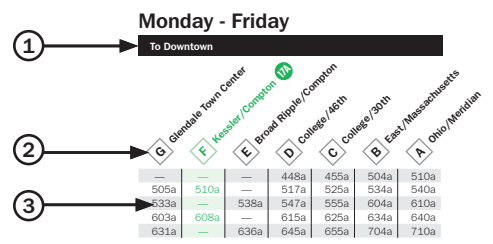

1. ***Observed Holidays**
   New Year's Day
   Martin Luther King, Jr. Day
   (Saturday schedule)
   Memorial Day
   Independence Day
   Labor Day
   Thanksgiving Day
   Christmas Day

1. ***Celebración de días festivos**
   Día de Año Nuevo
   Día de Martin Luther King, Jr.
   (horario de los sábados)
   Día de los caídos en la guerra
   Día de la Independencia
   Día de trabajo
   Día de acción de gracias
   Día de Navidad

Reading a Schedule a step-by-step guide

1. Find the schedule for the day of the week and the direction you plan to travel.
2. Find the timepoints nearest your origin and destination. Timepoints are shown on the route map. Bus stops may be between timepoints.
3. Read downward in a column to see times when a trip will be at a given timepoint. Read the times across to the right to see when the trip reaches other timepoints. A dash (—) denotes that trip does not serve the area of that timepoint.

Arrival times are approximate and may vary due to road and traffic conditions.