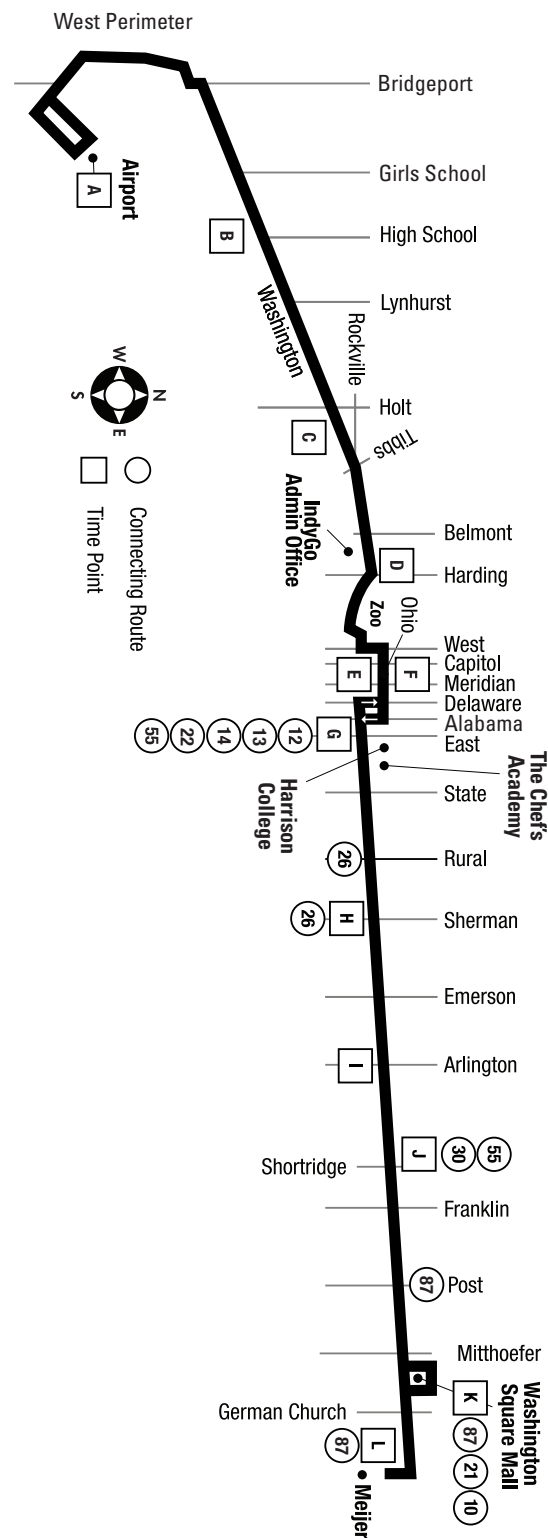

IndyGo Fares boletos de IndyGo

New Pricing Effective Jan. 1, 2009

Fare Options Opciones de boleto	Full Price Boleto entero	Half Fare Medio boleto
Single Ride* Viaje sencillo	\$1.75	\$.85
Day Pass* Pase diario	\$4.00	\$2.00
10-Trip	\$17.50	\$8.50
7-Day Pass Pase para 7 días	\$20.00	\$10.00
31-Day Pass Pase para 31 días	\$60.00	\$30.00
Flexible Services (Open Door)	\$3.50	na
Green Line	\$7.00	\$3.50
Summer Youth	\$30.00	na

Half Fare Eligibility Requisitos para el pago de medio boleto

Persons 65 and older, youth 18 and under and persons with disabilities may apply for an IndyGo Half Fare identification card at the IndyGo Customer Service Center. If you are eligible to purchase and use Half Fare passes, please make sure you have your valid IndyGo ID, Student ID (K-12) or Medicare card ready to show to your operator.

How to Purchase & Information Cómo comprar e información general

IndyGo Customer Service Center
34 N. Delaware Street
317.635.3344 or Relay Indiana:
711 (Indiana), 800.743.3333 (USA)

Walk-in Hours ~ Horario:
8am – 6pm, M-F ~ de lunes a viernes
9am – noon (mediodía), Saturday ~ días sábados

Reading a Schedule a step-by-step guide

- Find the schedule for the day of the week and the direction you plan to travel.
- Find the timepoints nearest your origin and destination. Timepoints are shown on the route map. Bus stops may be between timepoints.
- Read downward in a column to see times when a trip will be at a given timepoint. Read the times across to the right to see when the trip reaches other timepoints. A dash (—) denotes that trip does not serve the area of that timepoint.