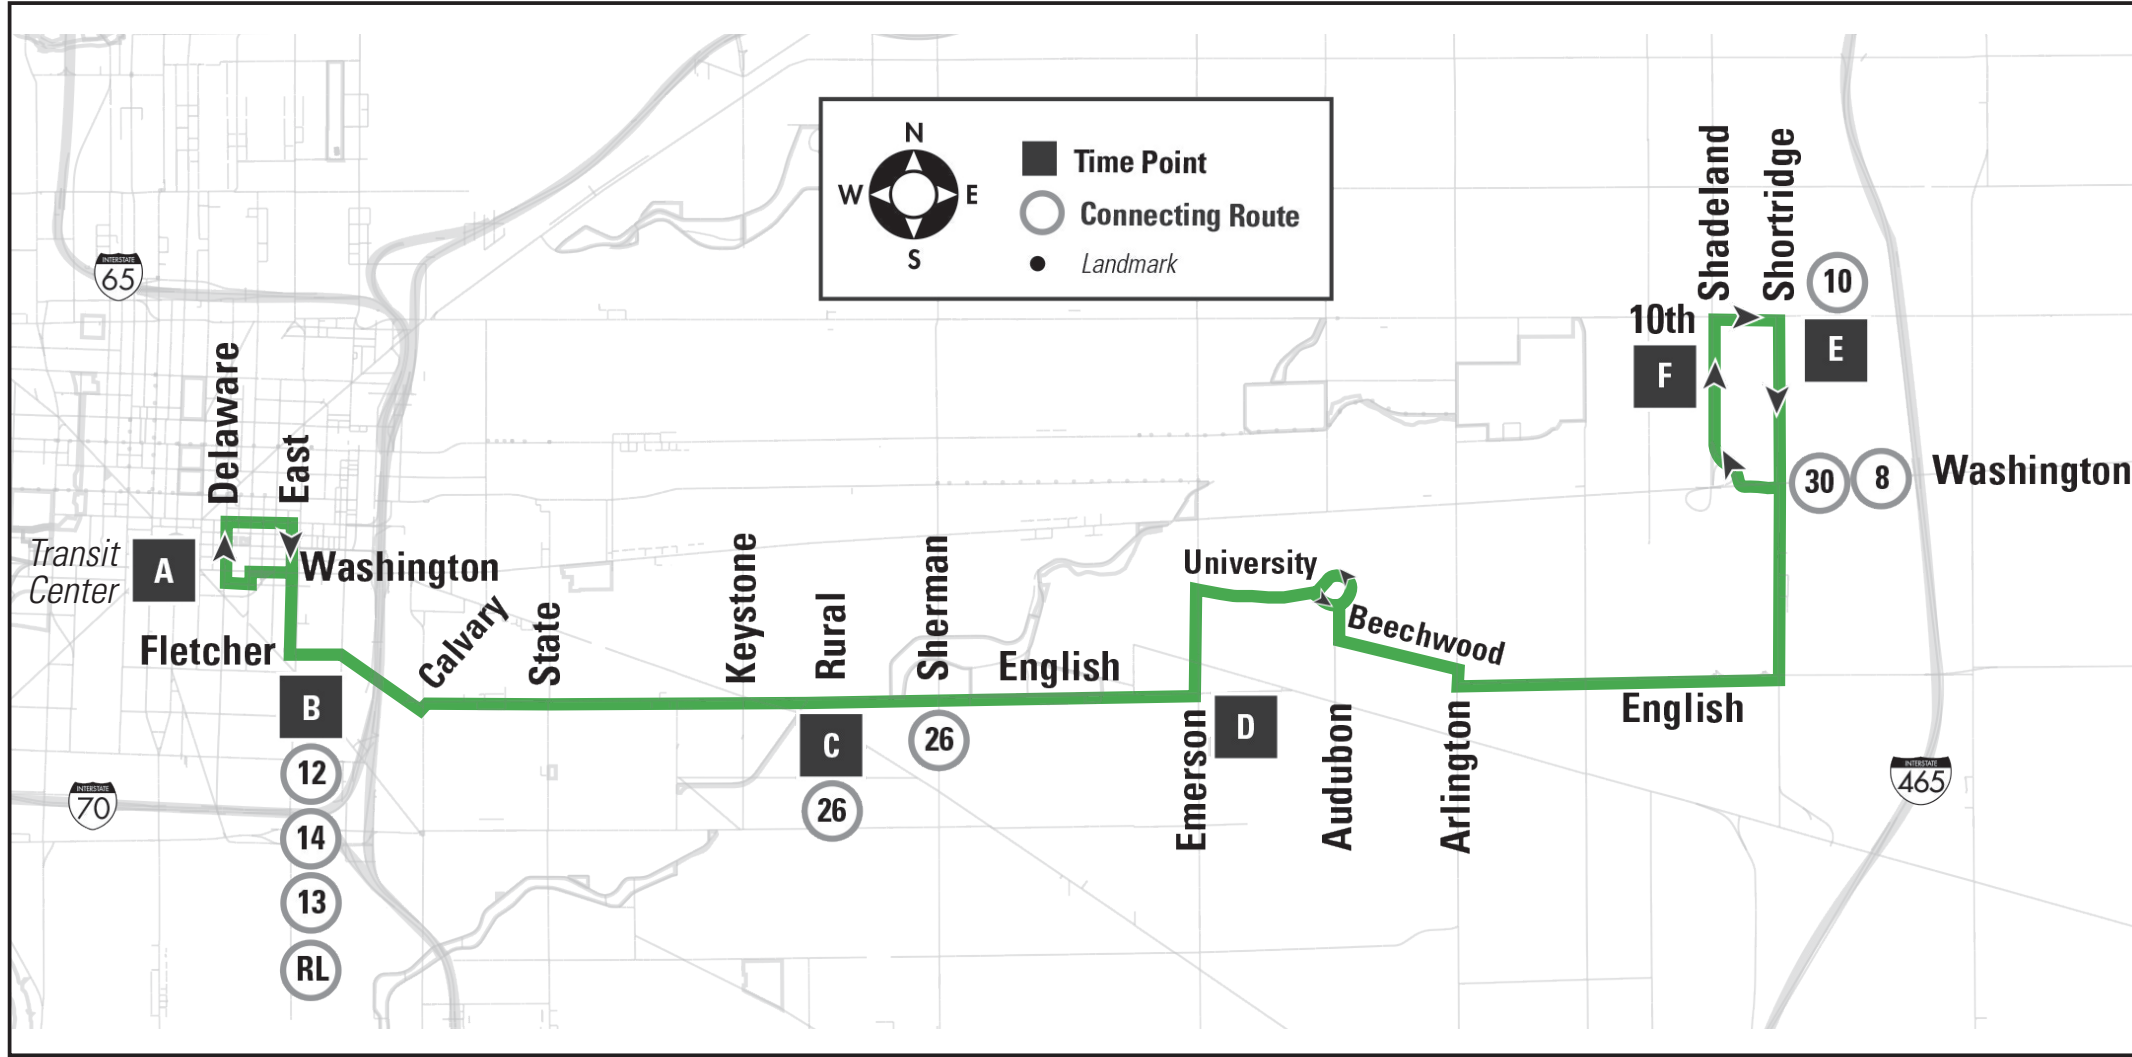

SUNDAY Inbound (Dom Entrada)

10th/Shortridge to Transit Center

300 N. Shortridge ID #55001	Emerson/English ID #53480	English/Rural ID #53503	Virginia/South ID #13016	Transit Center
G	D	C	B	A
718a	731a	738a	745a	750a
818a	831a	838a	845a	850a
918a	931a	938a	945a	950a
1018a	1031a	1038a	1045a	1050a
1118a	1131a	1138a	1145a	1150a
1218p	1231p	1238p	1245p	1250p
118p	131p	138p	145p	150p
218p	231p	238p	245p	250p
318p	331p	338p	345p	350p
418p	431p	438p	445p	450p
518p	531p	538p	545p	550p
618p	631p	638p	645p	650p
718p	731p	738p	745p	750p

R Transfer to and from the Red Line from the Transit Center