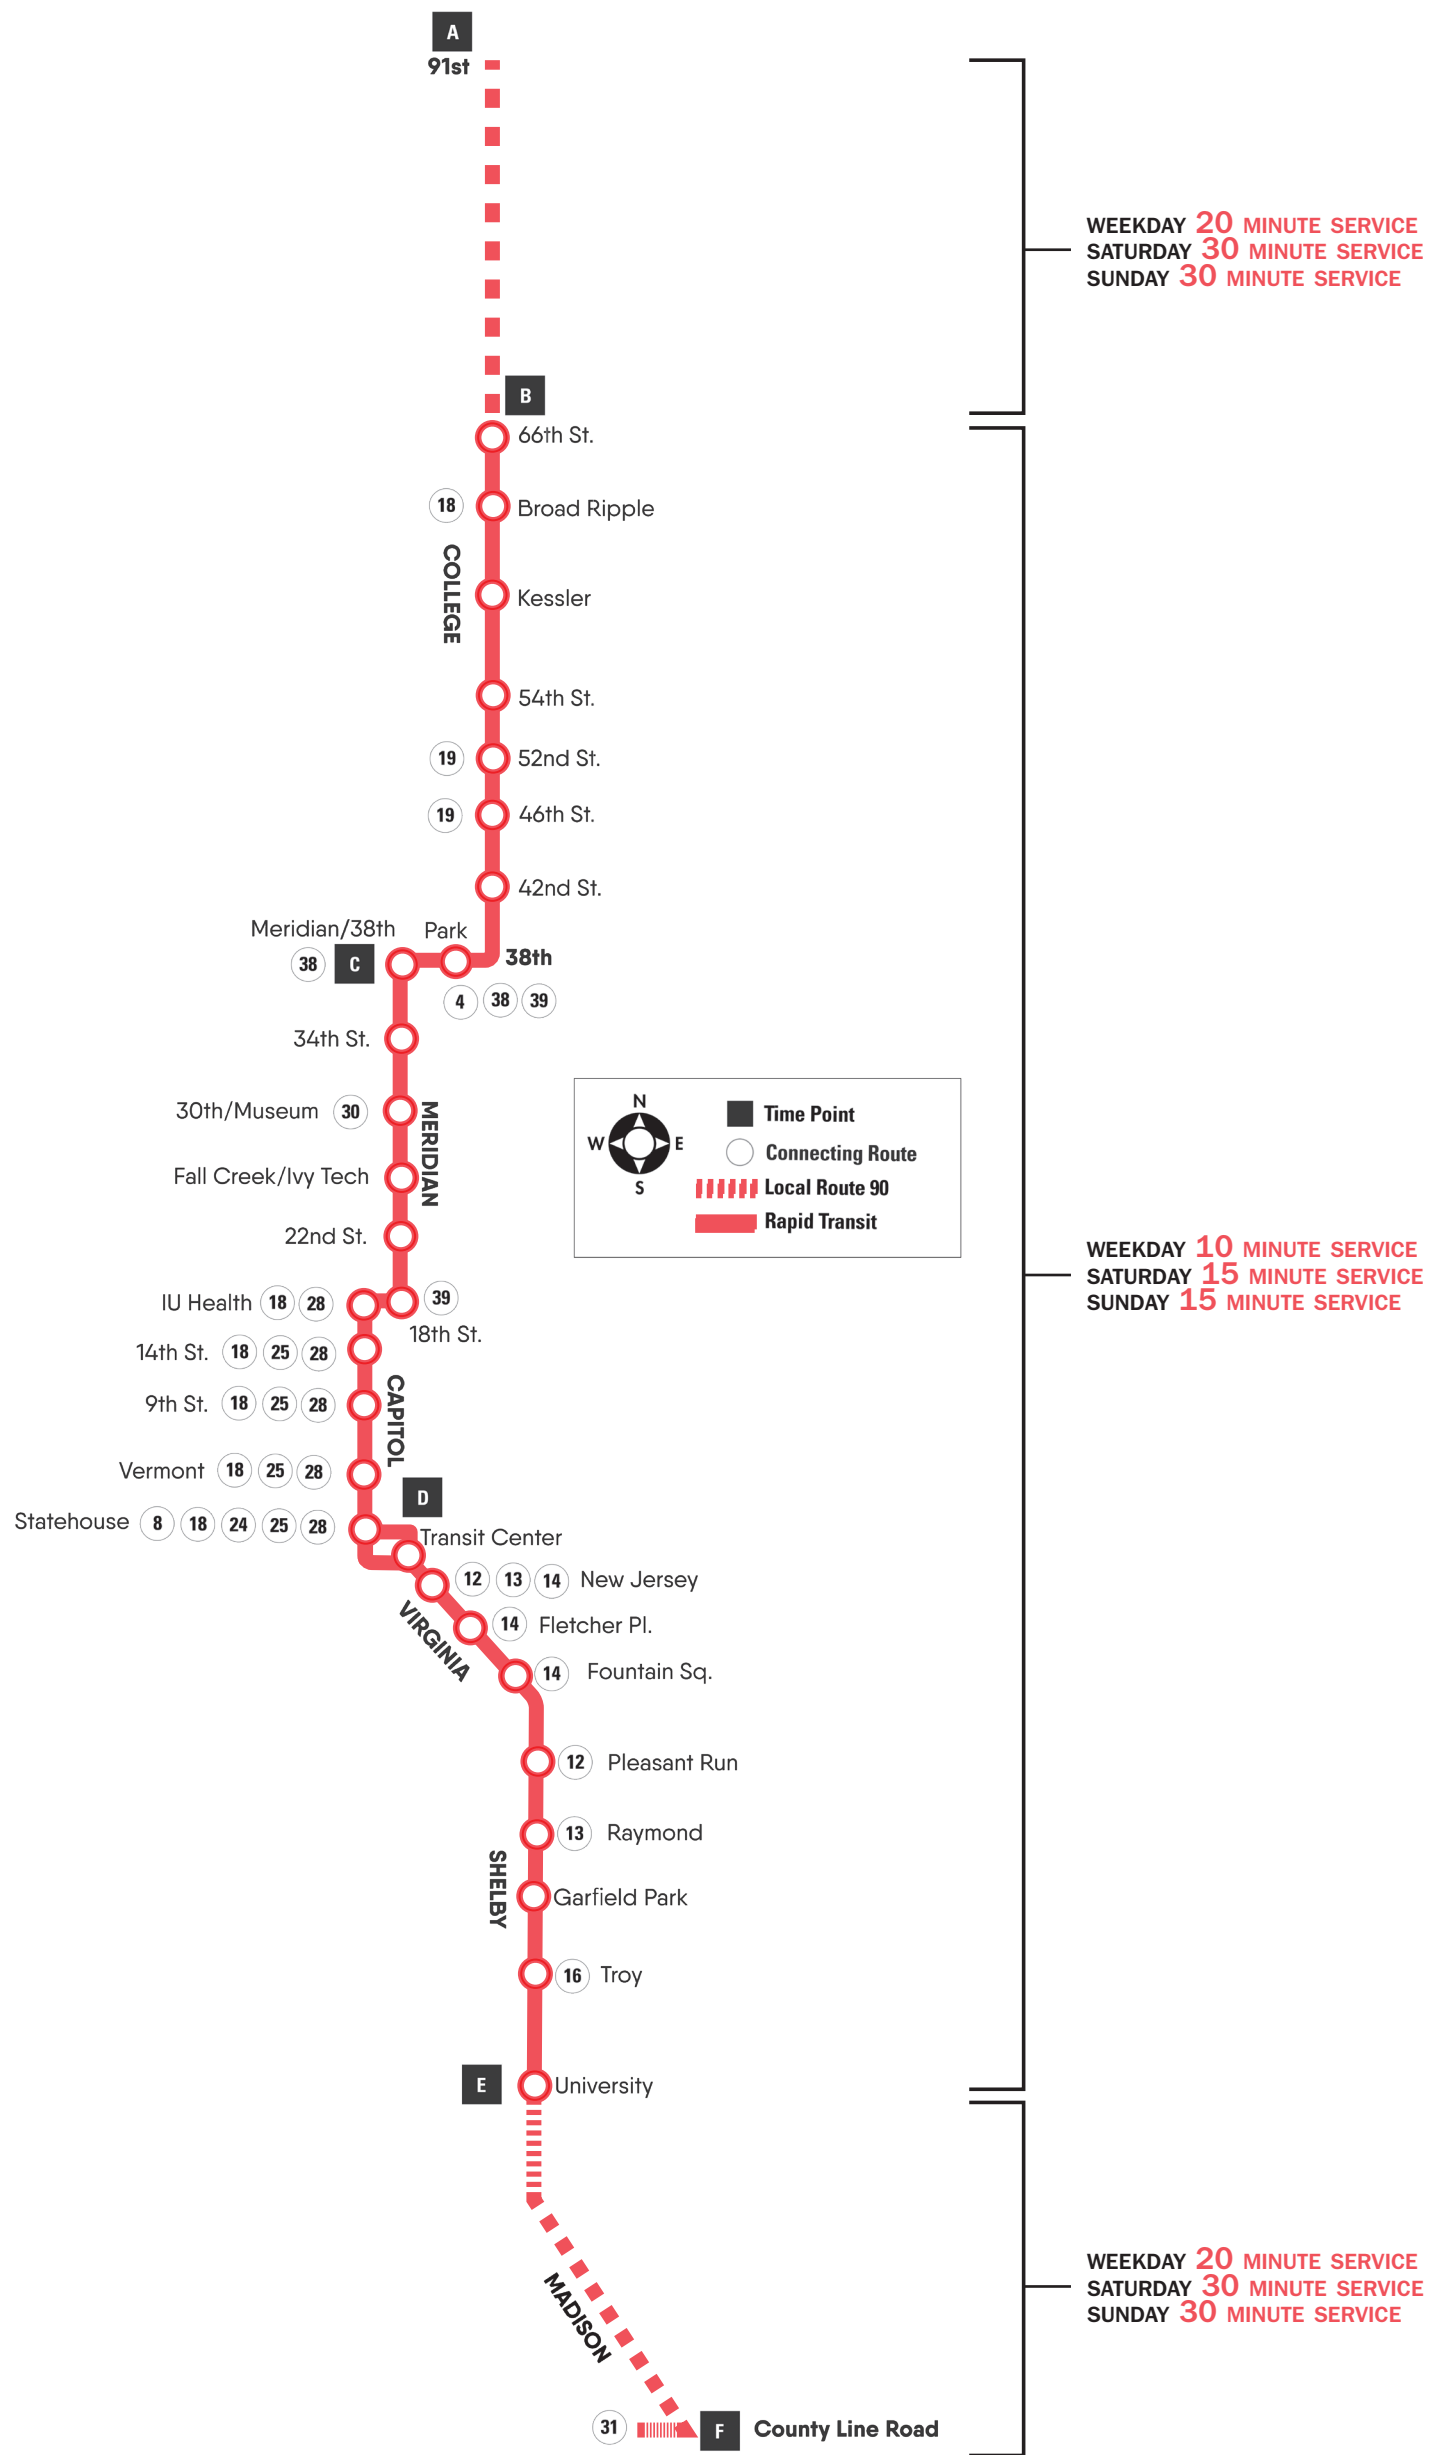

Certain Red Line (Route 90) rapid transit vehicles continue past 66th St. and University stations. Check the vehicle's destination sign to determine if the bus will continue into local service past these two stations. On transit planning apps, riders will see the northern extension called Route 901 and the southern extension called Route 902. However, no transfer is required when traveling on a Red Line rapid transit vehicle continuing into local service.