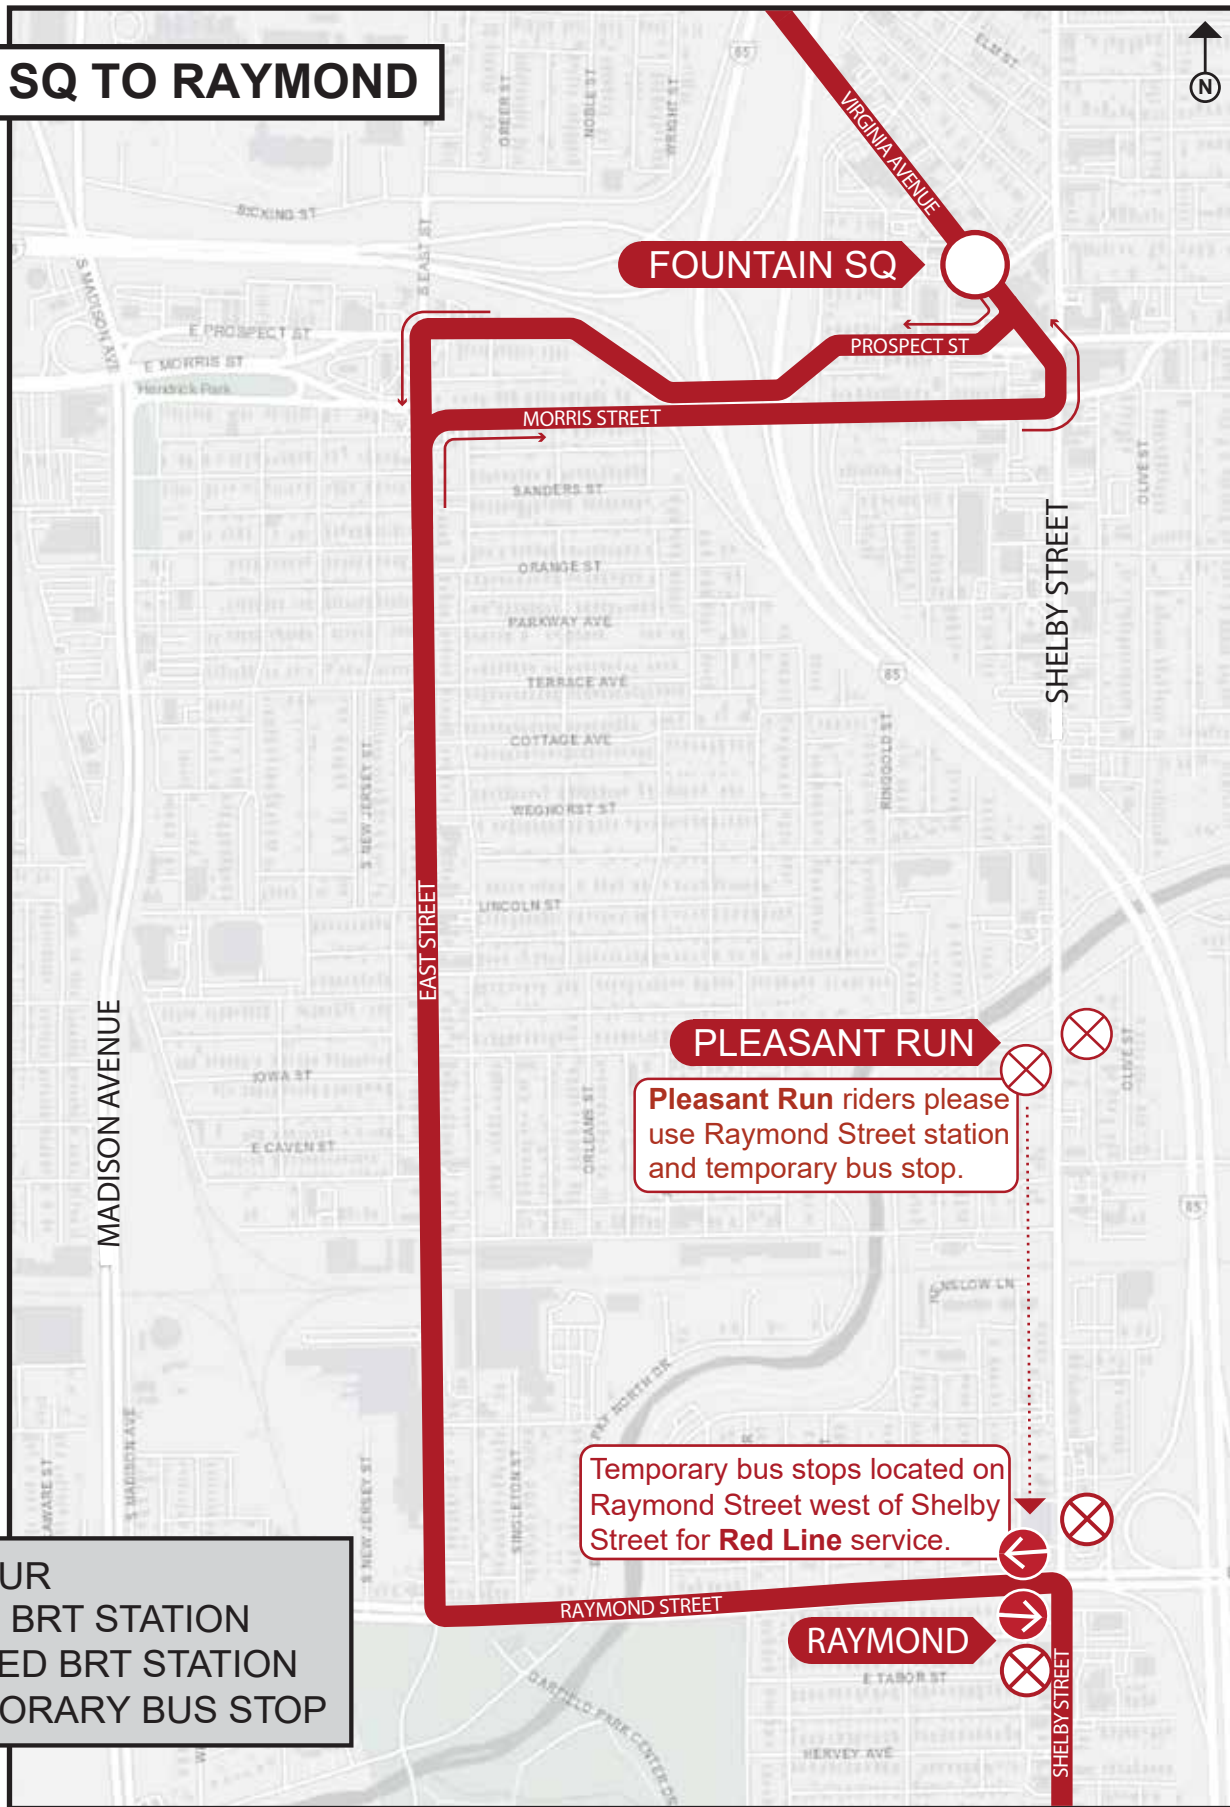

FOUNTAIN SQ TO RAYMOND

LEGEND:

- DETOUR
- OPEN BRT STATION
- CLOSED BRT STATION
- TEMPORARY BUS STOP

Pleasant Run riders please use Raymond Street station and temporary bus stop.

Temporary bus stops located on Raymond Street west of Shelby Street for **Red Line** service.

RAYMOND