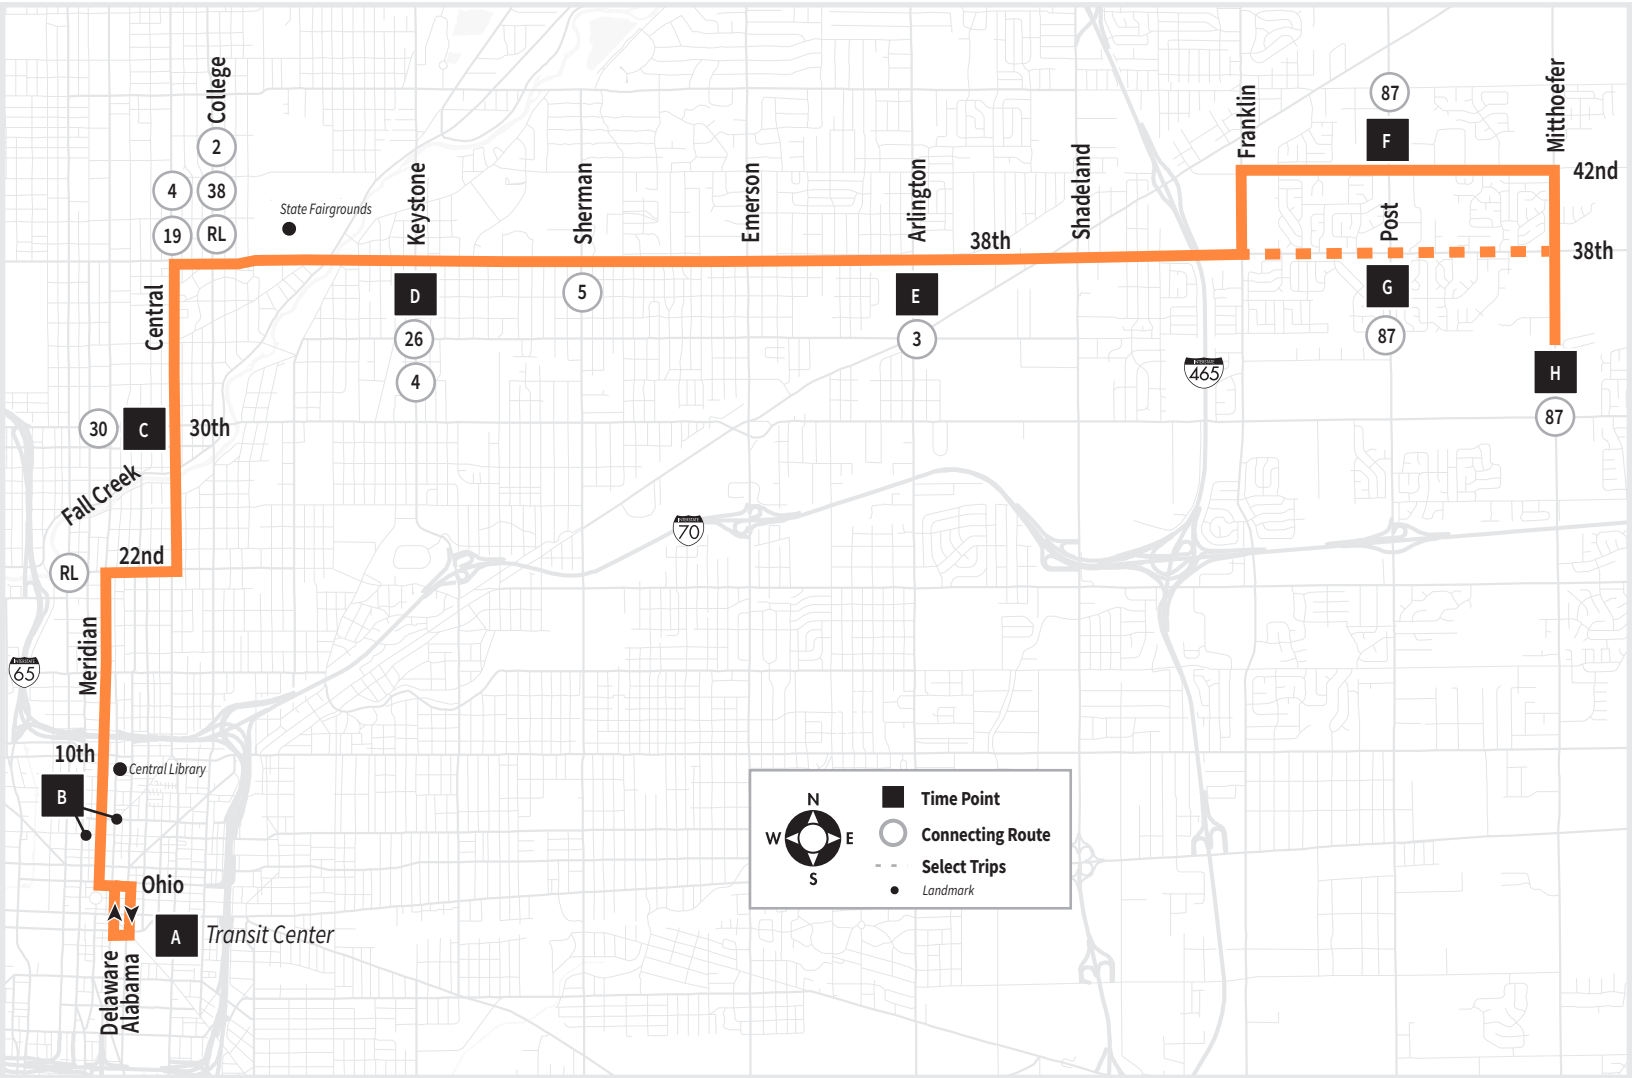

ROUTE 39 - E. 38TH ST

Transit Center to 3500 N. Mitthoefer via 42nd | Transit Center to 3500 N. Mitthoefer via 38th

ROUTE 39 - E. 38TH ST

Transit Center to 3500 N. Mitthoefer via 42nd | Transit Center to 3500 N. Mitthoefer via 38th

ROUTE 39 - E. 38TH ST

Transit Center to 3500 N. Mitthoefer via 42nd | Transit Center to 3500 N. Mitthoefer via 38th

SUNDAY & HOLIDAYS Inbound (Dom y días festivos Entrada)

3500 N. Mitthoefer to Transit Center

ROUTE 39 - E. 38TH ST

Transit Center to 3500 N. Mitthoefer via 42nd | Transit Center to 3500 N. Mitthoefer via 38th

INDYGO FARES

Download the MyKey mobile app or purchase a reloadable card to ride. Information can be found at IndyGo.net or by calling 317-635-3344.