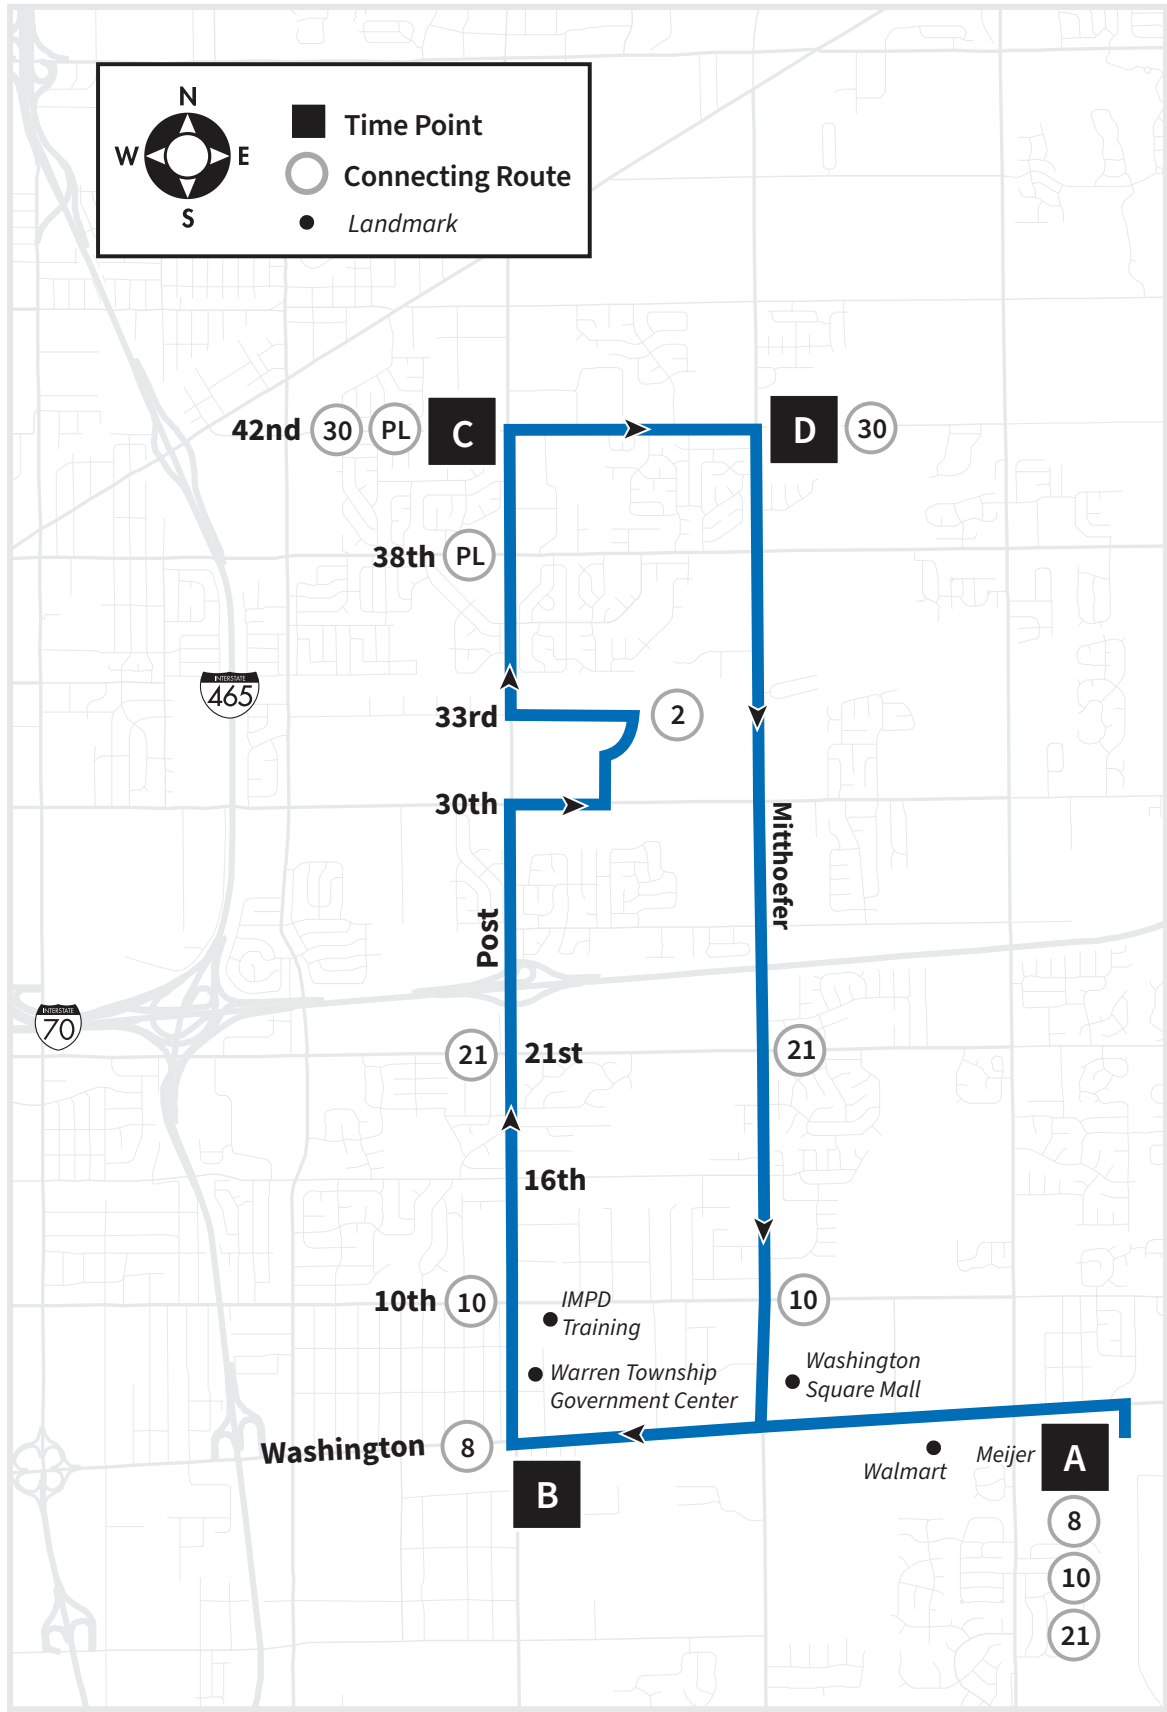

ROUTE 87 - EASTSIDE CONNECTOR

MONDAY - FRIDAY (Lun - Viér) (Inbound)

Post /42nd to Meijer E. Wash

42ND/POST ID #10228	42ND/MITTHOEFER ID #10233	MEIJER AT EAST WASHINGTON ID #50674
C	D	A
452a	456a	512a
522a	526a	542a
552a	556a	612a
622a	626a	642a
652a	656a	712a
722a	726a	742a
752a	756a	812a
822a	826a	842a
852a	856a	914a
924a	928a	946a
954a	958a	1016a
1024a	1028a	1046a
1054a	1058a	1116a
1124a	1128a	1146a
1154a	1158a	1216p
1224p	1228p	1246p
1254p	1258p	116p
124p	128p	146p
154p	158p	216p
224p	228p	246p
254p	258p	316p
324p	328p	346p
354p	358p	416p
424p	428p	446p
454p	458p	516p
524p	528p	546p
554p	558p	614p
622p	626p	642p
652p	656p	712p
722p	726p	742p
752p	756p	812p
852p	856p	912p
952p	956p	1012p

MONDAY - FRIDAY (Lun - Viér)(Outbound)

Meijer E. Wash to Post /42nd

MEIJER AT EAST WASHINGTON ID #50674	POST/WASHINGTON ID #50687	42ND/POST ID #10228
A	B	C
....	438a	452a
....	508a	522a
530a	538a	552a
600a	608a	622a
630a	638a	652a
700a	708a	722a
730a	738a	752a
800a	808a	822a
830a	838a	852a
900a	909a	924a
930a	939a	954a
1000a	1009a	1024a
1030a	1039a	1054a
1100a	1109a	1124a
1130a	1139a	1154a
1200p	1209p	1224p
1230p	1239p	1254p
100p	109p	124p
130p	139p	154p
200p	209p	224p
230p	239p	254p
300p	309p	324p
330p	339p	354p
400p	409p	424p
430p	439p	454p
500p	509p	524p
530p	539p	554p
600p	608p	622p
630p	638p	652p
700p	708p	722p
730p	738p	752p
830p	838p	852p
930p	938p	952p