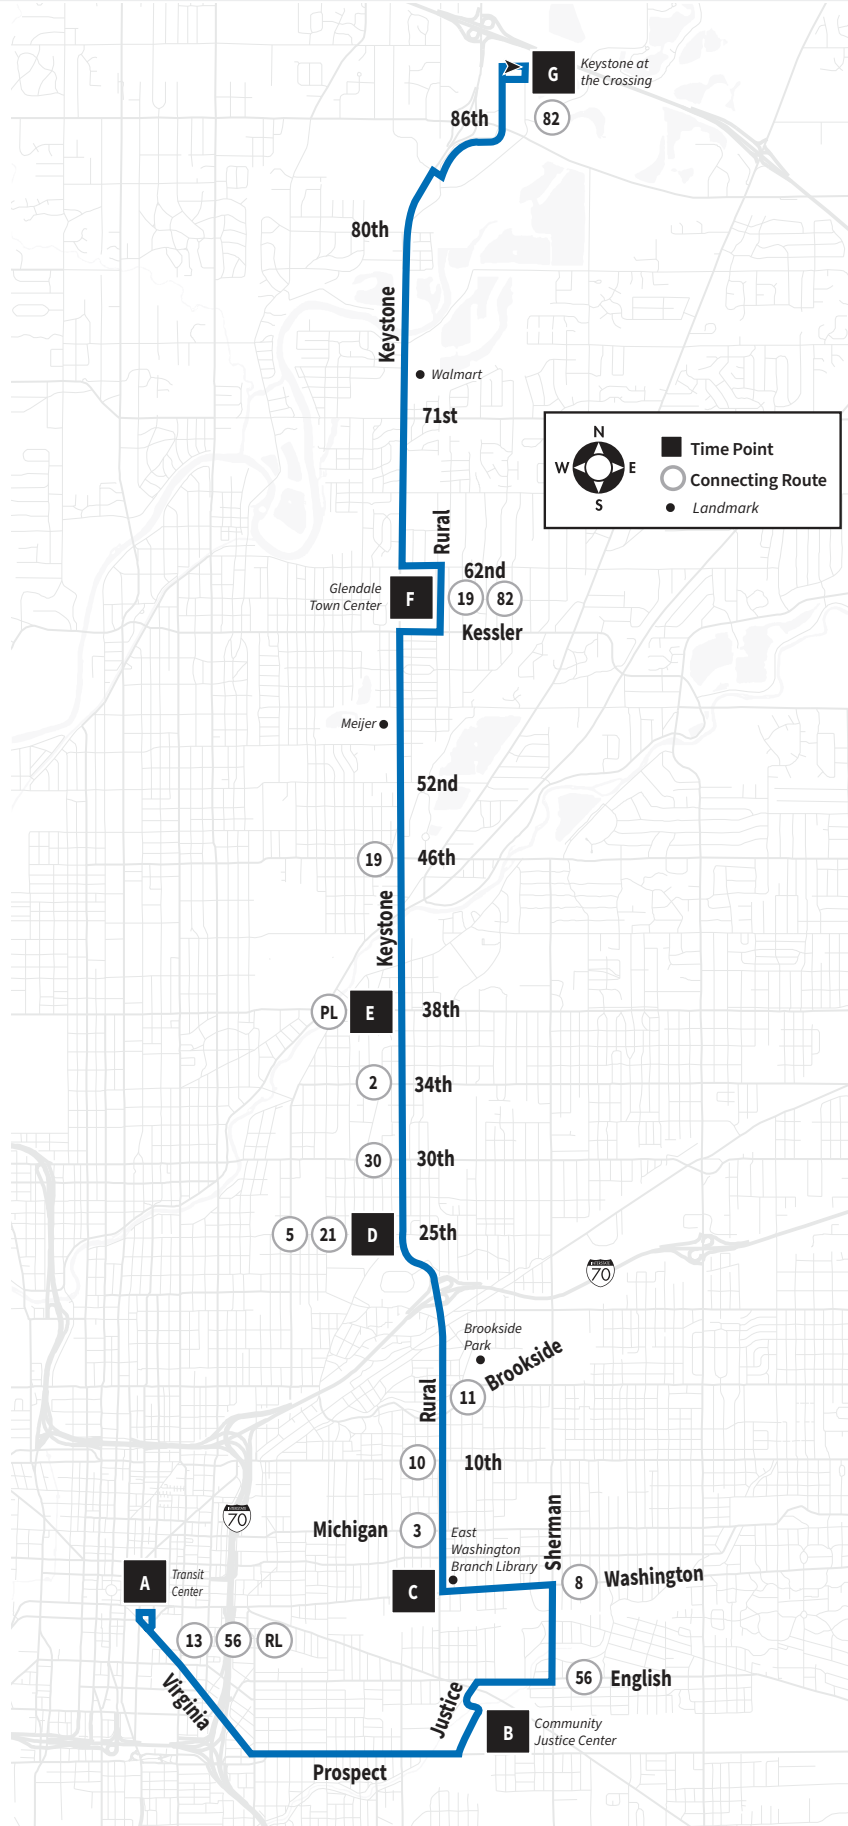

26

ROUTE 26 - KEYSTONE

Transit Center to Keystone at the Crossing

ROUTE 26 - KEYSTONE

Transit Center to Keystone at the Crossing

MONDAY - FRIDAY Inbound (Lun - Viér Entrada)

Keystone at the Crossing to Transit Center