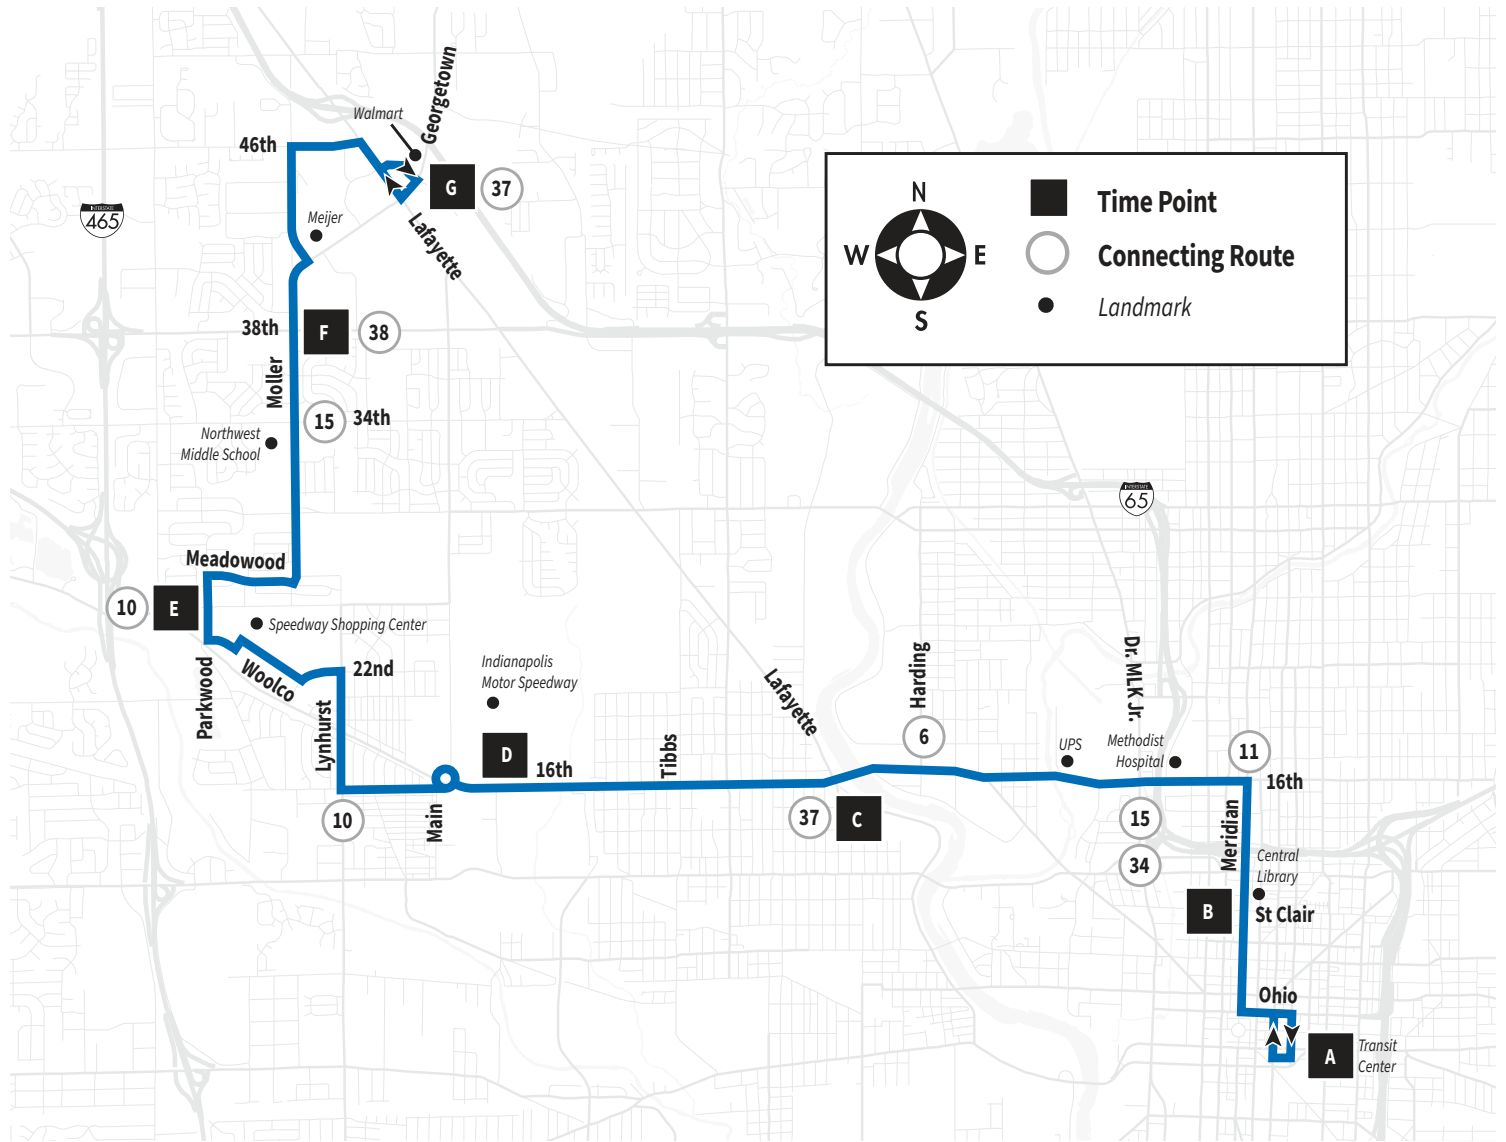

25

ROUTE 25 - WEST 16TH STREET

Transit Center to Walmart/Lafayette Road

- Time Point
- Connecting Route
- Landmark

ROUTE 25 - WEST 16TH STREET

Transit Center to Walmart/Lafayette Road

MONDAY - FRIDAY Inbound (Lun - Viér Entrada)