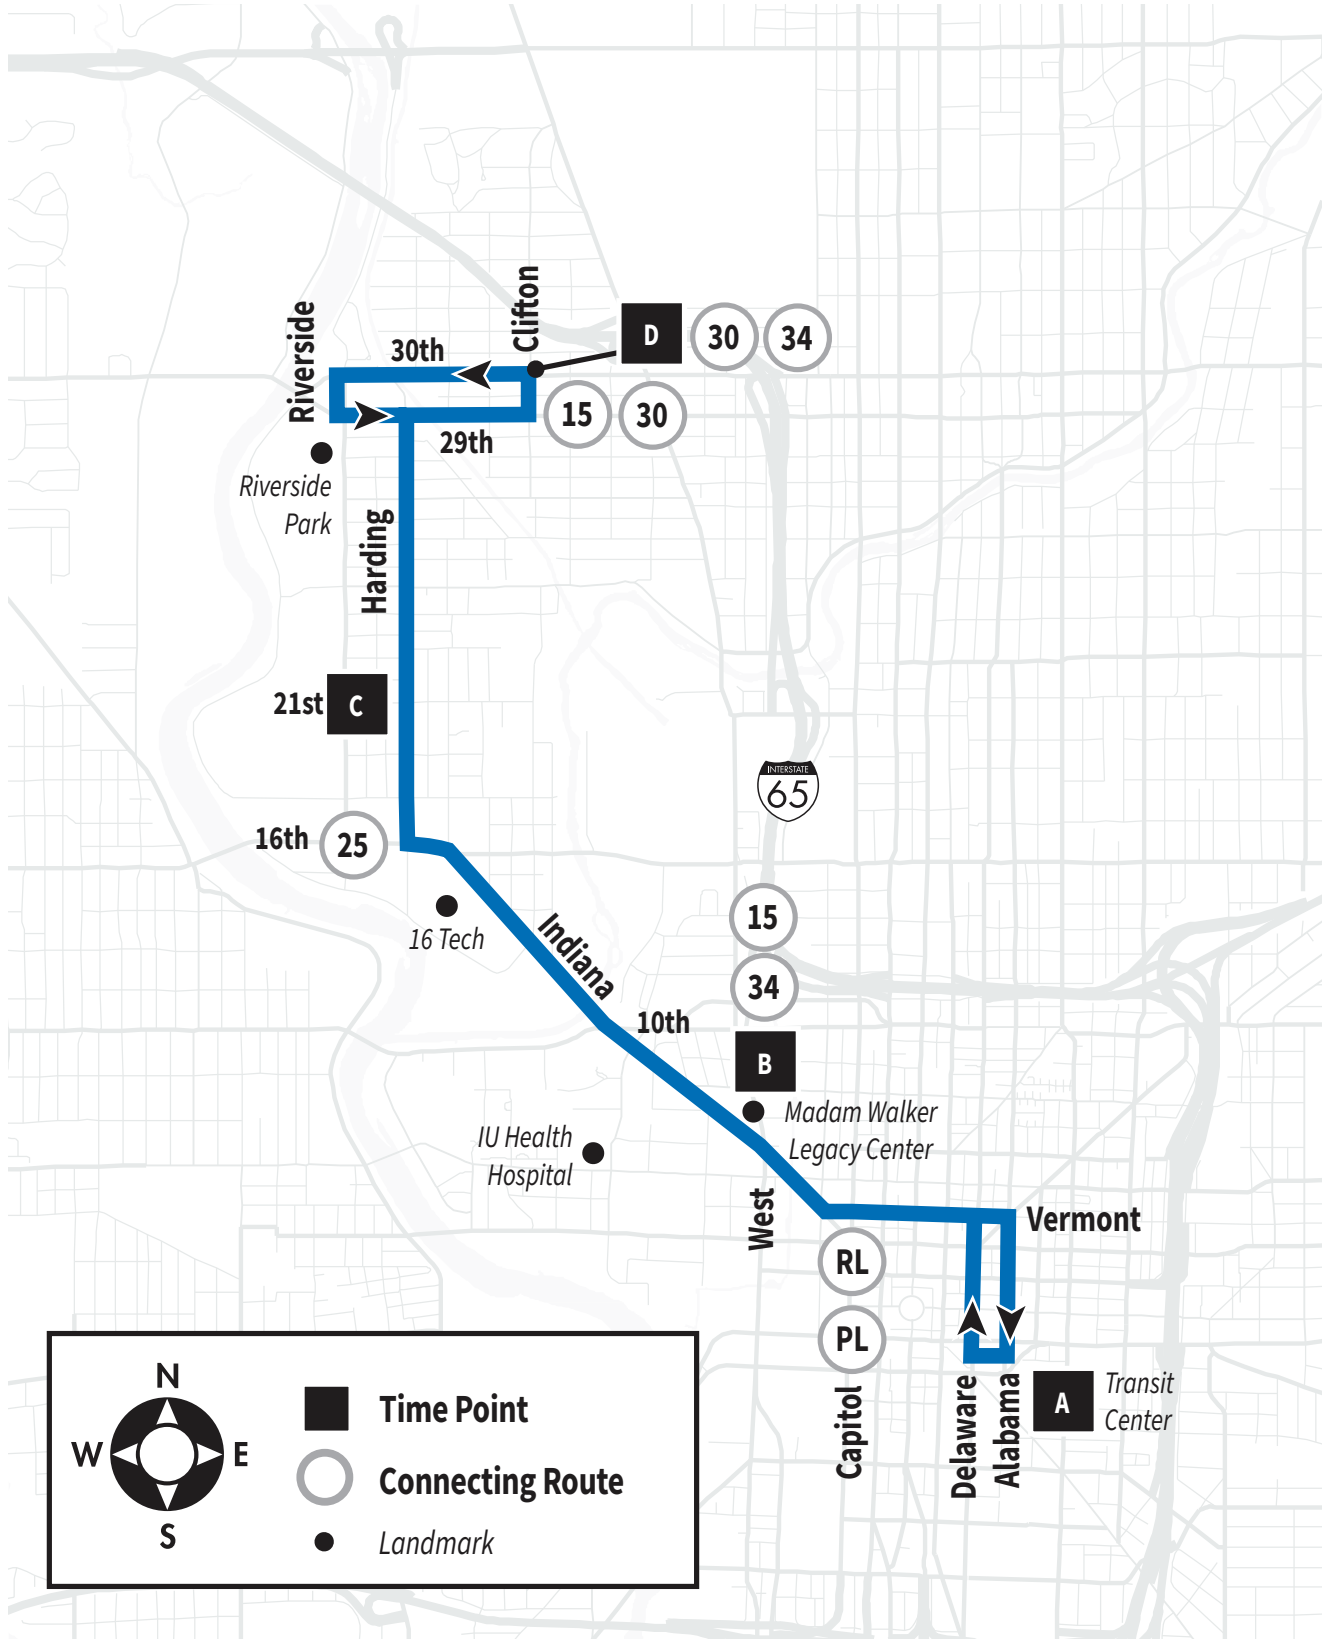

6

ROUTE 6 - HARDING

Transit Center to Clifton/30th

ROUTE 6 - HARDING

Transit Center to Clifton/30th

MONDAY - FRIDAY Inbound (Lun - Viér Este)

Clifton/30th to Transit Center

CLIFTON/30TH ID #50336	HARDING/21ST ID #50379	INDIANA/WEST ID #50396	TRANSIT CENTER
D	C	B	A
444a	449a	457a	505a
514a	519a	527a	535a
544a	549a	557a	605a
608a	615a	625a	635a
638a	645a	655a	705a
708a	715a	725a	735a
738a	745a	755a	805a
808a	815a	825a	835a
839a	845a	854a	905a
909a	915a	924a	935a
939a	945a	954a	1005a
1009a	1015a	1024a	1035a
1039a	1045a	1054a	1105a
1109a	1115a	1124a	1135a
1139a	1145a	1154a	1205p
1209p	1215p	1224p	1235p
1239p	1245p	1254p	105p
109p	115p	124p	135p
139p	145p	154p	205p
209p	215p	224p	235p
239p	245p	254p	305p
309p	315p	324p	335p
339p	345p	354p	405p
409p	415p	424p	435p
439p	445p	454p	505p
509p	515p	524p	535p
541p	547p	556p	605p
613p	619p	627p	635p
643p	649p	657p	705p
743p	749p	757p	805p
853p	859p	907p	915p
958p	1004p	1012p	1020p
1113p	1119p	1127p	1135p

MONDAY - FRIDAY Outbound (Lun - Viér Oeste)

Transit Center to Clifton/30th

TRANSIT CENTER	INDIANA/WEST ID #50304	HARDING/21ST ID #50321	CLIFTON/30TH ID #50336
A	B	C	D
500a	509a	516a	522a
530a	539a	546a	552a
600a	609a	616a	622a
630a	639a	646a	652a
700a	710a	718a	724a
730a	740a	748a	754a
800a	810a	818a	824a
830a	840a	848a	854a
900a	910a	918a	924a
930a	940a	948a	954a
1000a	1010a	1018a	1024a
1030a	1040a	1048a	1054a
1100a	1110a	1118a	1124a
1130a	1140a	1148a	1154a
1200p	1210p	1218p	1224p
1230p	1240p	1248p	1254p
100p	110p	118p	124p
130p	140p	148p	154p
200p	210p	218p	224p
230p	240p	248p	254p
300p	311p	319p	325p
330p	341p	349p	355p
400p	411p	419p	425p
430p	441p	449p	455p
500p	511p	519p	525p
530p	541p	549p	555p
600p	609p	616p	622p
630p	639p	646p	652p
700p	709p	716p	722p
820p	829p	836p	842p
920p	929p	936p	942p
1030p	1039p	1046p	1052p
1145p	1154p	1201a	1207a