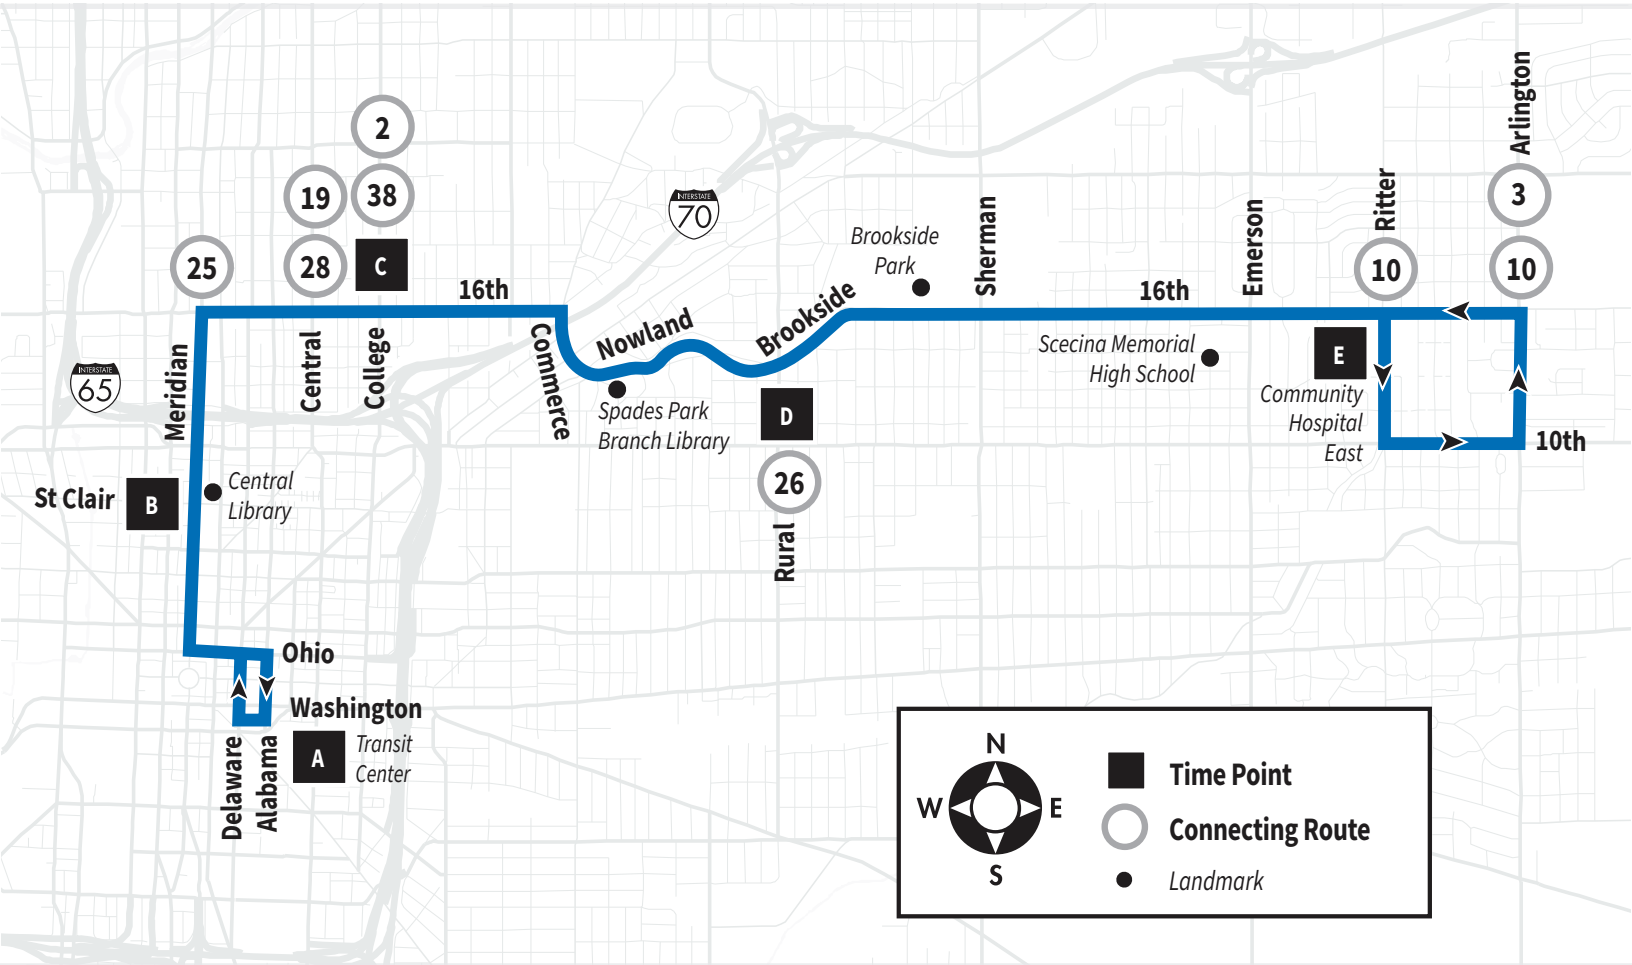

INDYGO.NET

@IndyGoBus

Effective June 14, 2026
A partir del 14 de Junio 2026

ROUTE 10 - 10TH STREET

Eastbound to Meijer/East Washington
Westbound to Gateway/High School Rd | Westbound to Meijer/Avon

SUNDAY & HOLIDAYS Eastbound (Dom y días festivos Este)

ROUTE 11 - EAST 16TH STREET

Transit Center to Community Hospital East

ROUTE 11 - EAST 16TH STREET

Transit Center to Community Hospital East

MONDAY - FRIDAY Inbound (Lun - Viér Entrada) Community Hospital East to Transit Center