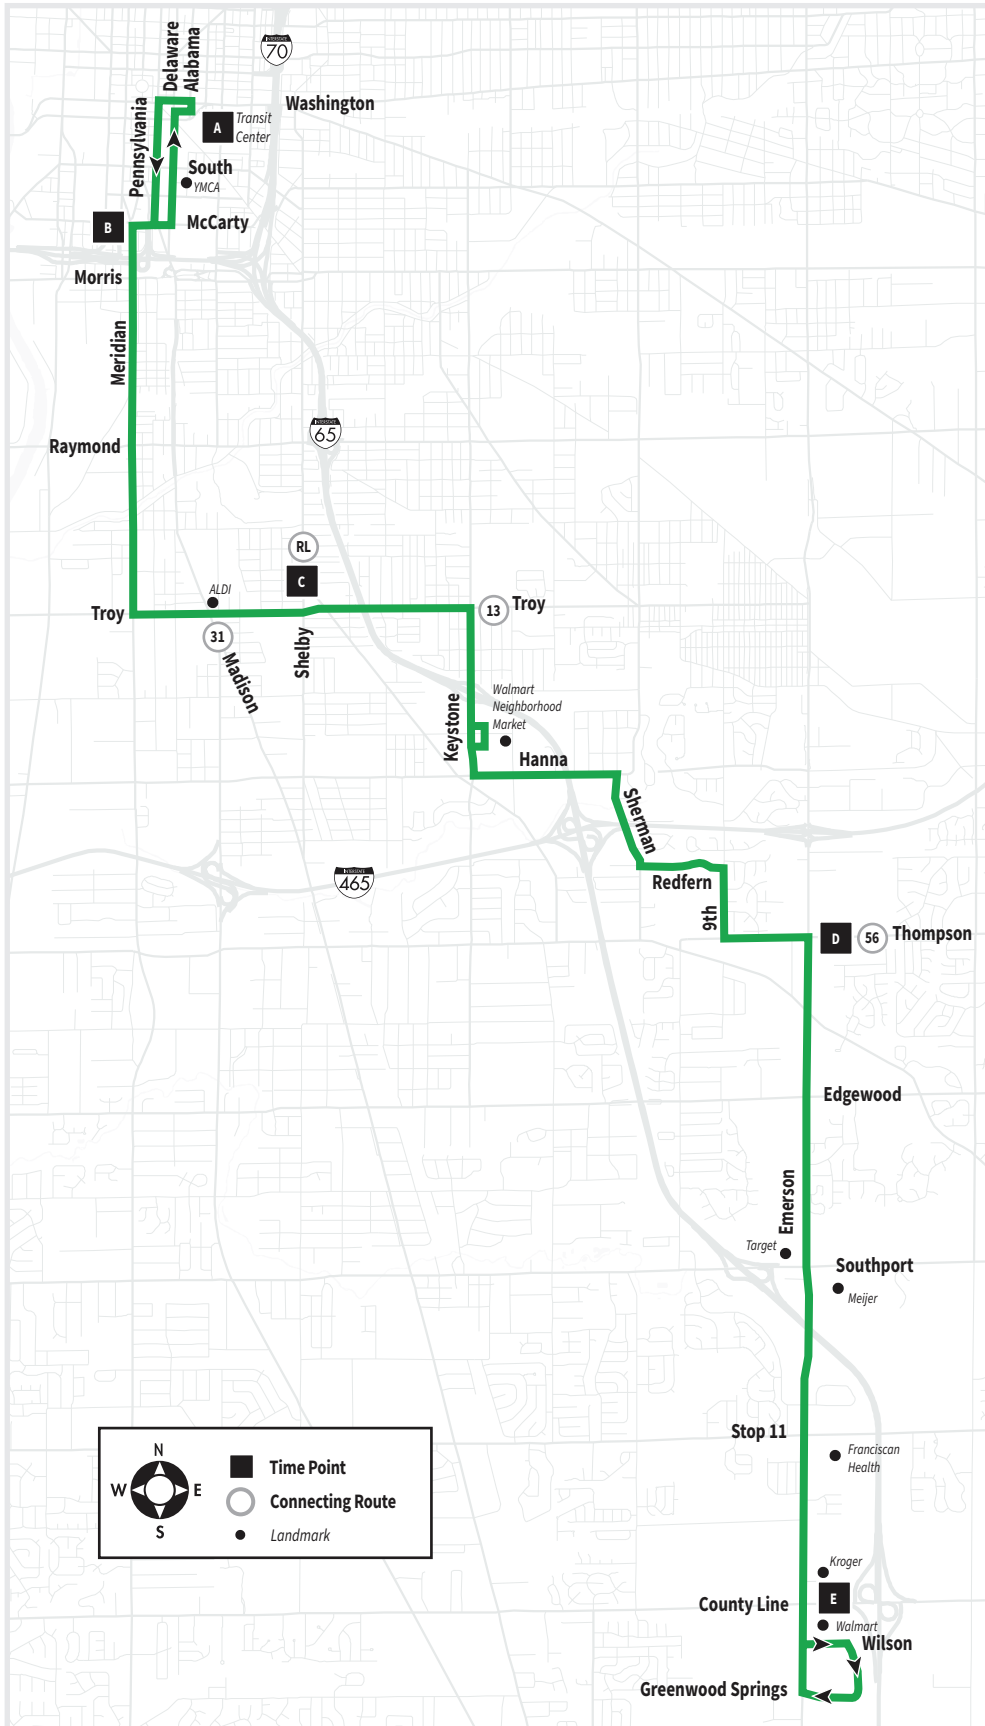

16

ROUTE 16 - EMERSON

Transit Center to Walmart/County Line Road

Legend:

- N, S, E, W
- Time Point
- Connecting Route
- Landmark

MONDAY - FRIDAY Inbound (Lun - Viér Entrada)

Walmart/County Line Rd. to Transit Center

WALMART AT CO. LINE RD. ID #53350	EMERSON/THOMPSON ID #53347	TROY/SHELBY ID #53286	MERIDIAN/MCCARTY ID #53312	TRANSIT CENTER ID #53312
E	D	C	B	A
447a	502a	519a	531a	535a
547a	602a	619a	631a	635a
647a	702a	719a	731a	735a
746a	801a	818a	830a	835a
843a	859a	917a	930a	935a
943a	959a	1017a	1030a	1035a
1043a	1059a	1117a	1130a	1135a
1143a	1159a	1217p	1230p	1235p
1243p	1259p	117p	130p	135p
143p	159p	217p	230p	235p
243p	259p	317p	330p	335p
342p	359p	417p	430p	435p
442p	459p	517p	530p	535p
545p	602p	619p	631p	635p
647p	702p	719p	731p	735p
742p	757p	814p	826p	830p
837p	852p	909p	921p	925p

MONDAY - FRIDAY Outbound (Lun - Viér Salida)

Transit Center to Walmart/County Line Rd.

TRANSIT CENTER ID #53312	MERIDIAN/MCCARTY ID #53203	TROY/SHELBY ID #53231	EMERSON/THOMPSON ID #53319	WALMART AT CO. LINE RD. ID #53350
A	B	C	D	E
545a	549a	601a	618a	632a
645a	649a	701a	719a	734a
745a	750a	803a	821a	836a
845a	850a	903a	921a	936a
945a	950a	1003a	1021a	1036a
1045a	1050a	1103a	1121a	1136a
1145a	1150a	1203p	1221p	1236p
1245p	1250p	103p	121p	136p
145p	150p	203p	221p	236p
245p	250p	303p	321p	337p
345p	350p	404p	422p	438p
445p	450p	504p	522p	538p
545p	550p	603p	620p	635p
645p	649p	701p	718p	733p
745p	749p	801p	818p	833p
835p	839p	851p	908p	923p
930p	934p	946p	1003p	1018p