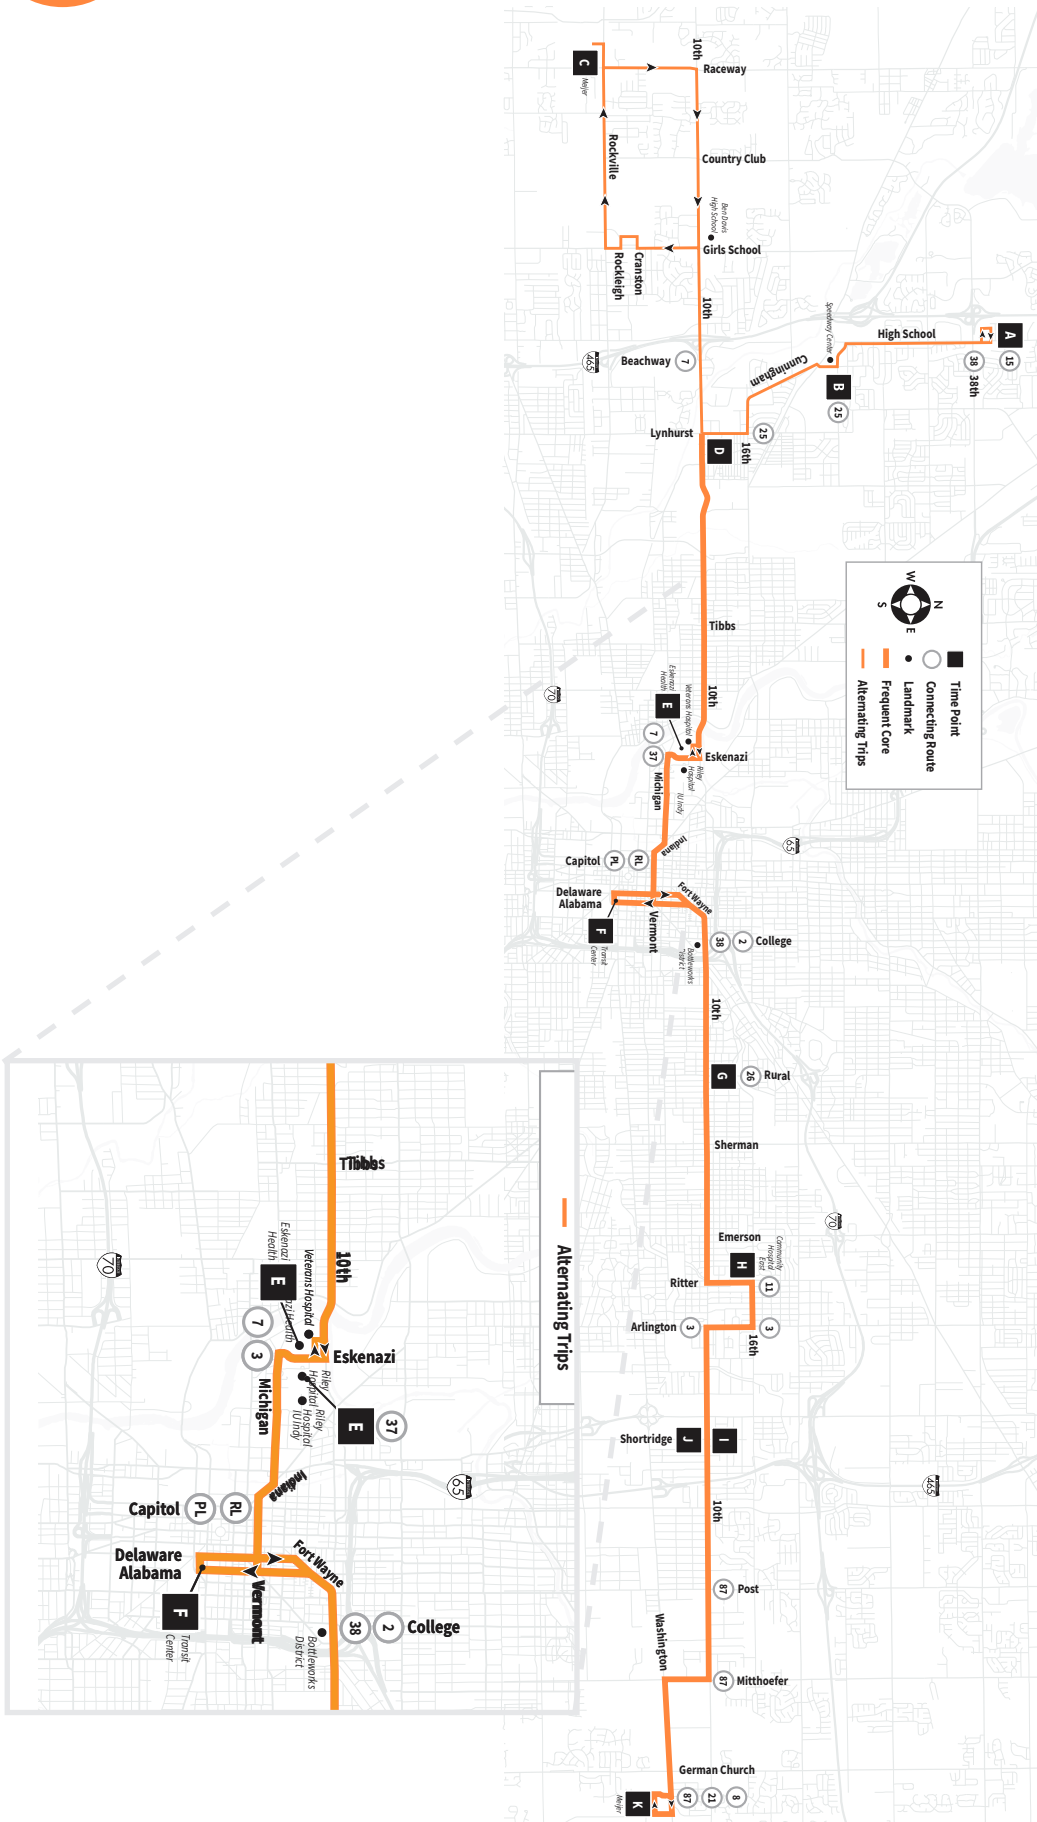

10

ROUTE 10 - 10TH STREET

Eastbound to Meijer/East Washington
Westbound to Gateway/High School Rd | Westbound to Meijer/Avon

ROUTE 10 - 10TH STREET

Eastbound to Meijer/East Washington
Westbound to Gateway/High School Rd | Westbound to Meijer/Avon