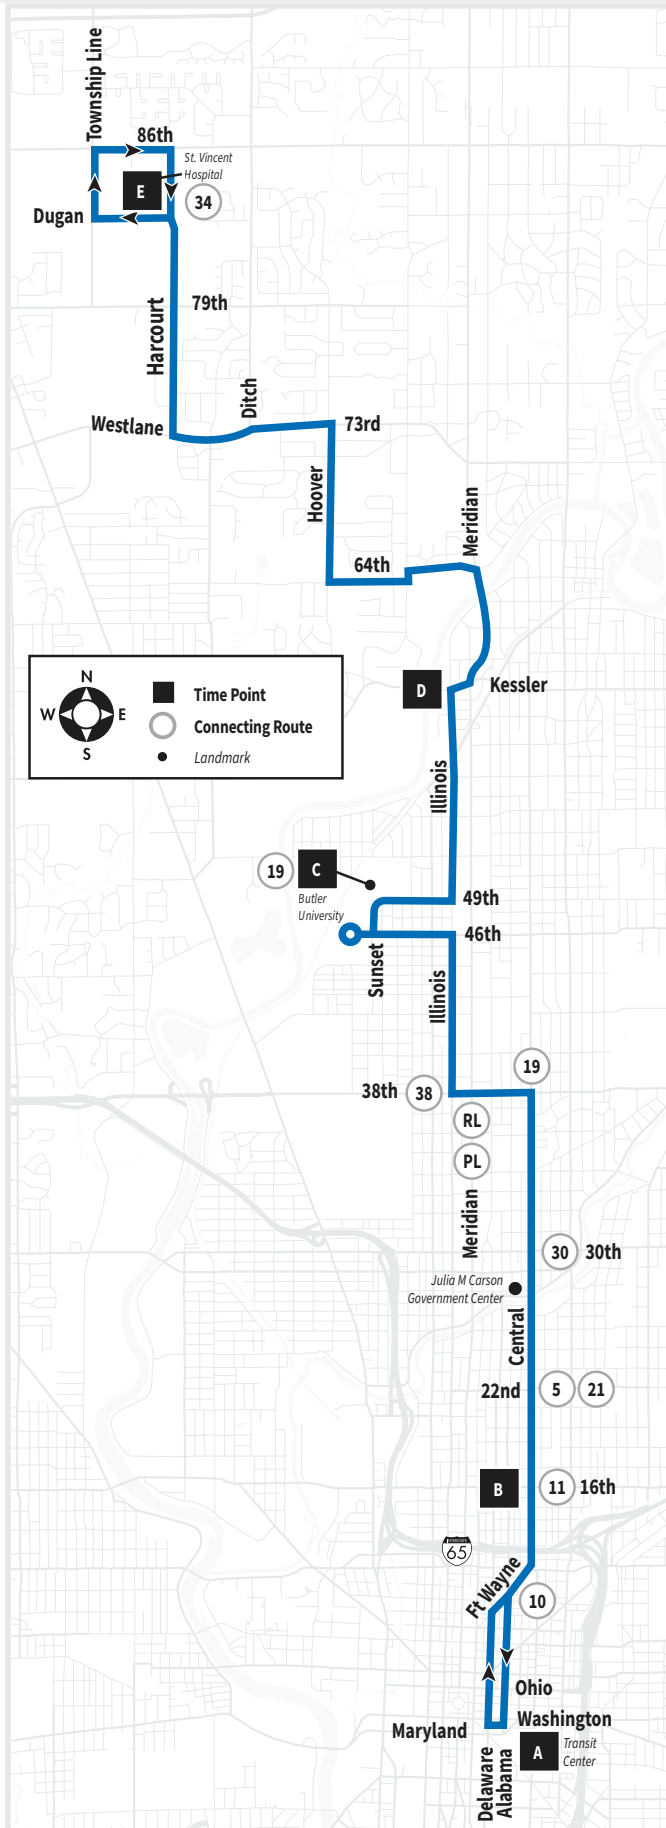

28

ROUTE 28 - ST. VINCENT

Transit Center to St. Vincent Hospital

ROUTE 28 - ST. VINCENT

Transit Center to St. Vincent Hospital

MONDAY - FRIDAY Inbound (Lun - Viér Entrada)

St. Vincent Hospital to Transit Center