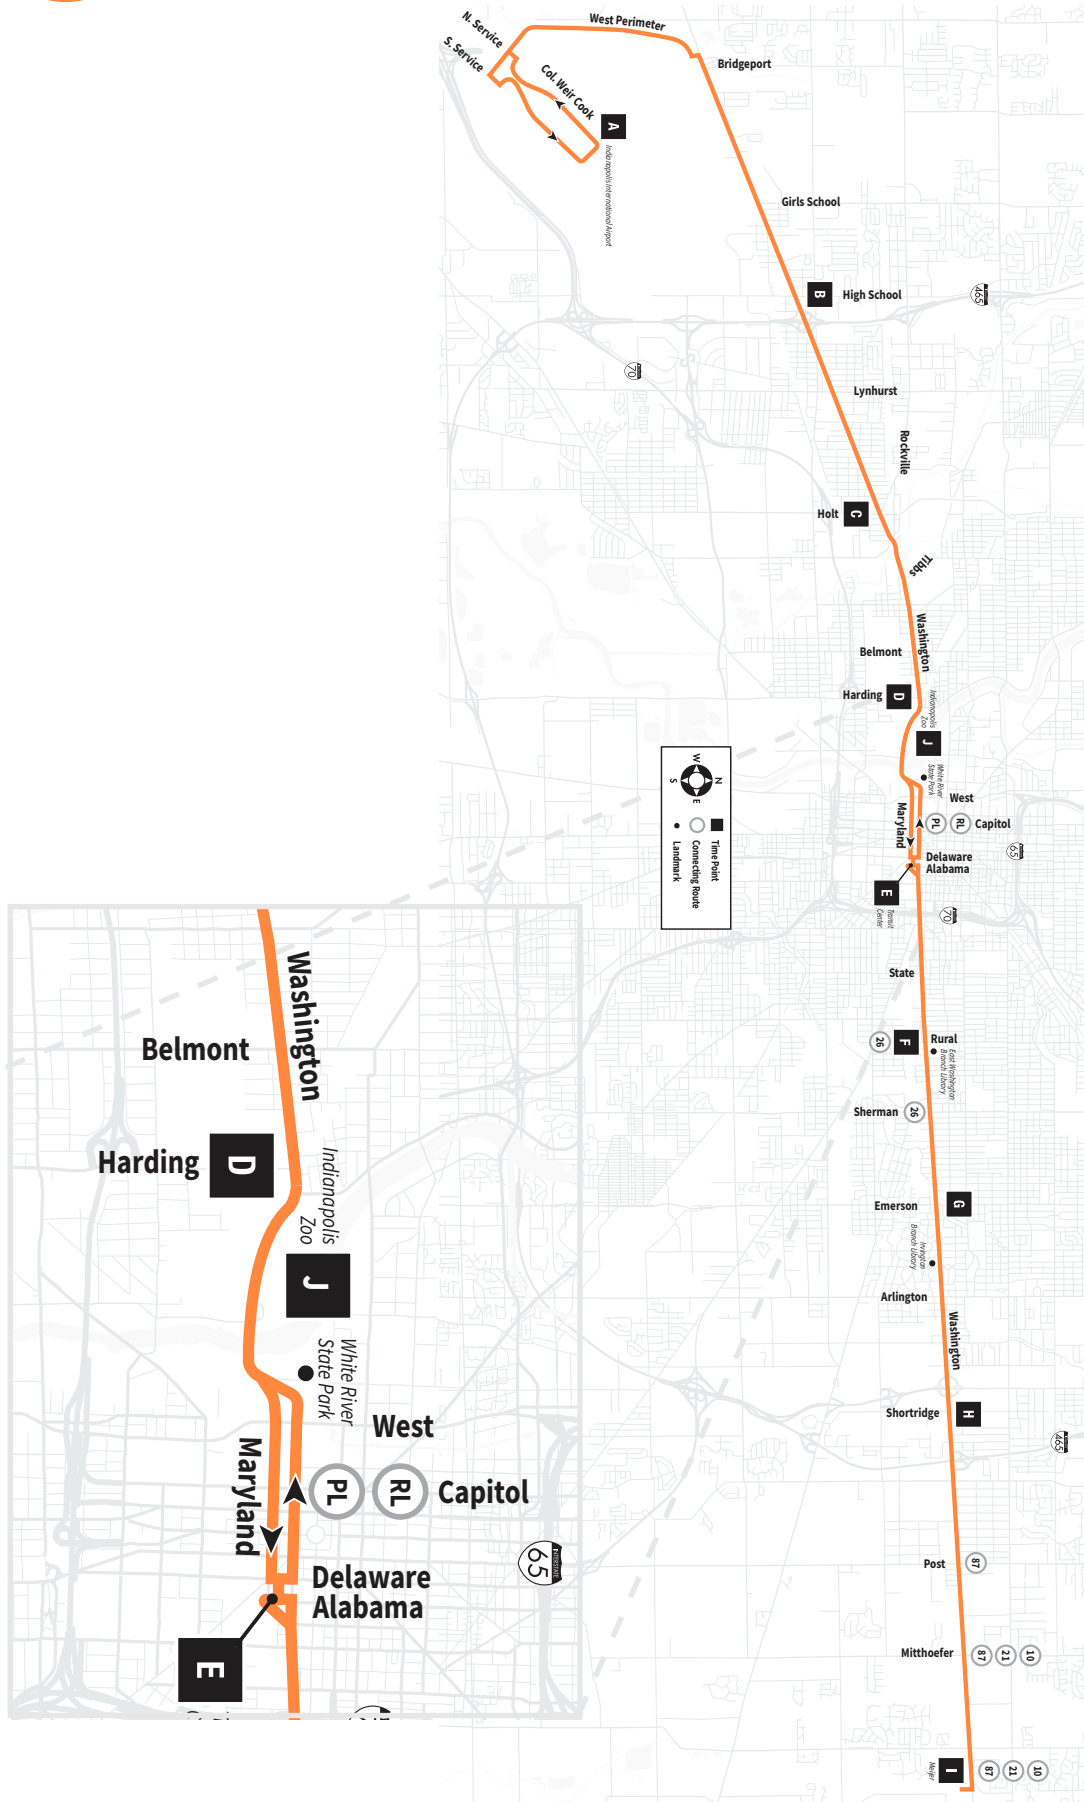

8

ROUTE 8 - WASHINGTON

Eastbound to Meijer/East Washington

Westbound to Indianapolis Airport | Westbound to Indianapolis Zoo

ROUTE 8 - WASHINGTON

Eastbound to Meijer/East Washington
Westbound to Indianapolis Airport | Westbound to Indianapolis Zoo