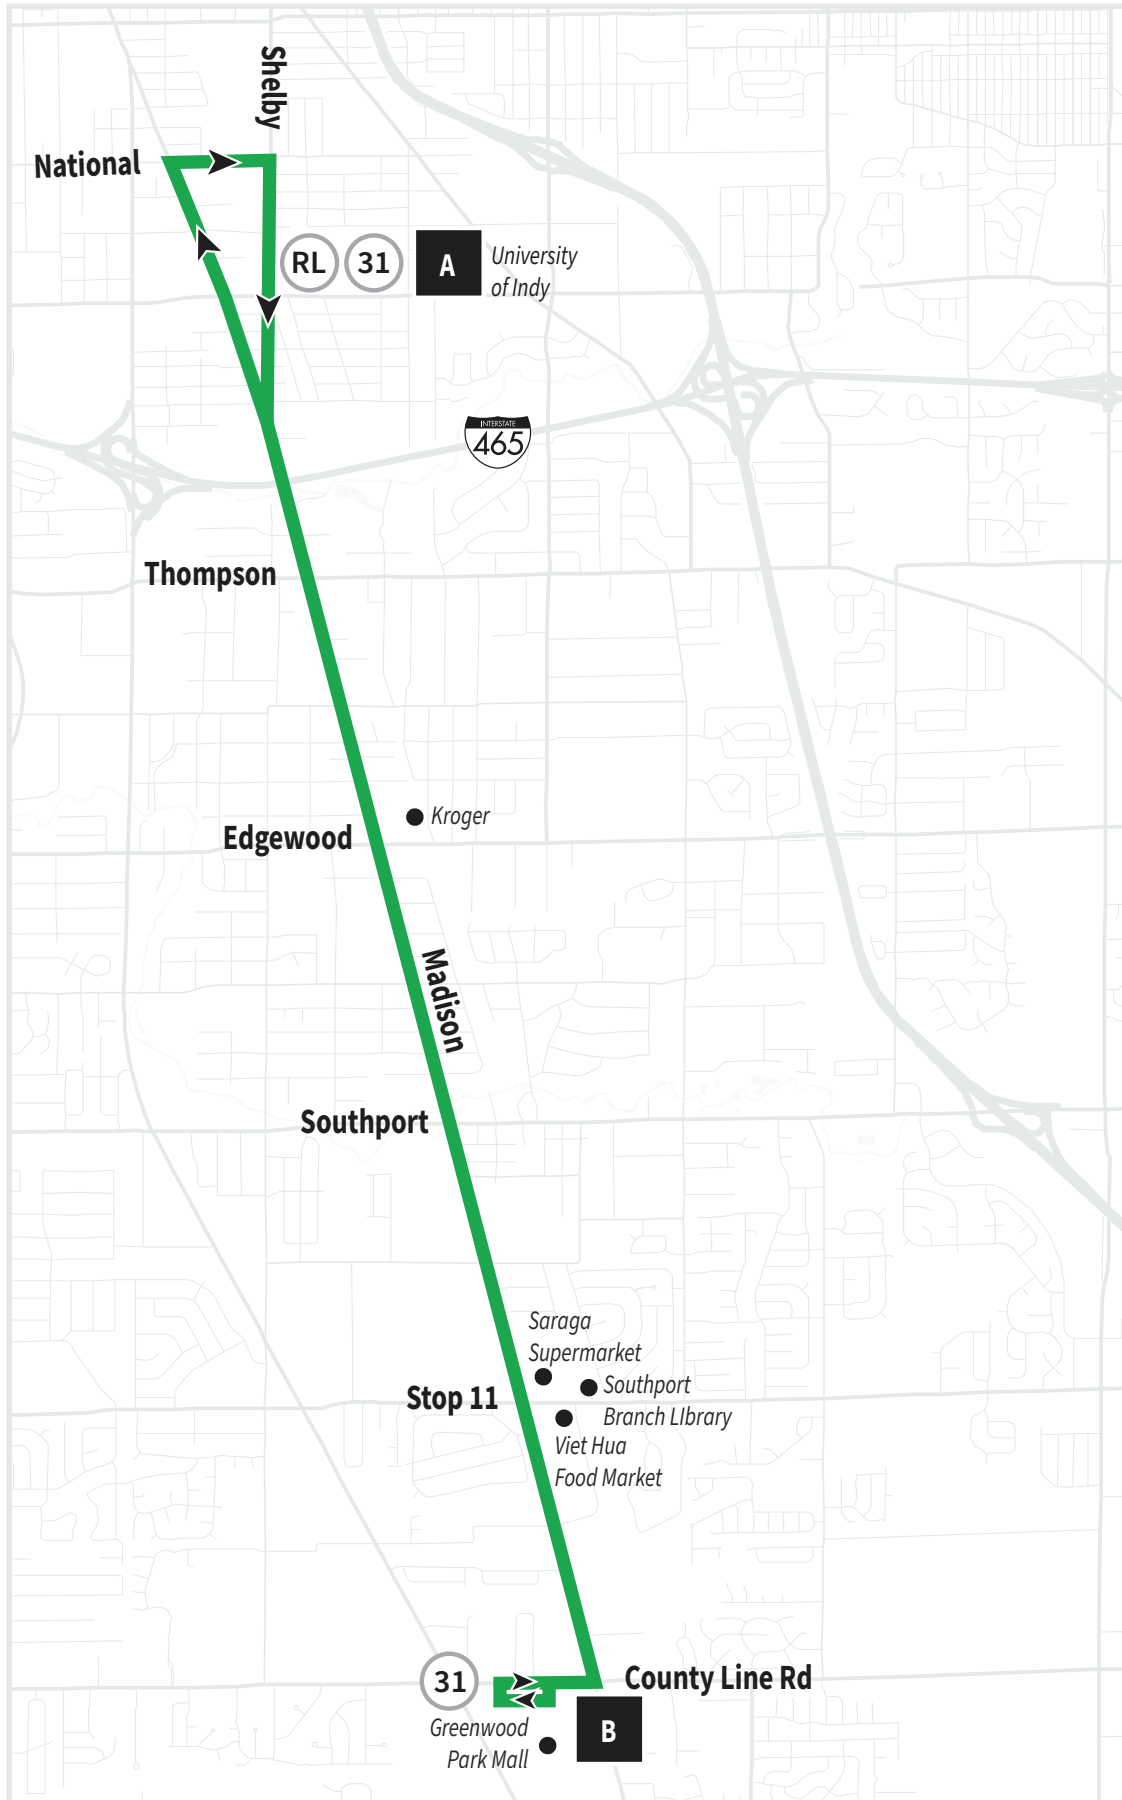

ROUTE 29 - SOUTH MADISON

Madison/County Line Rd to University of Indianapolis

ROUTE 29 - SOUTH MADISON

Madison/County Line Rd to University of Indianapolis

MONDAY - FRIDAY Northbound (Lun - Viér Norte)

Madison/County Line Rd to University of Indianapolis