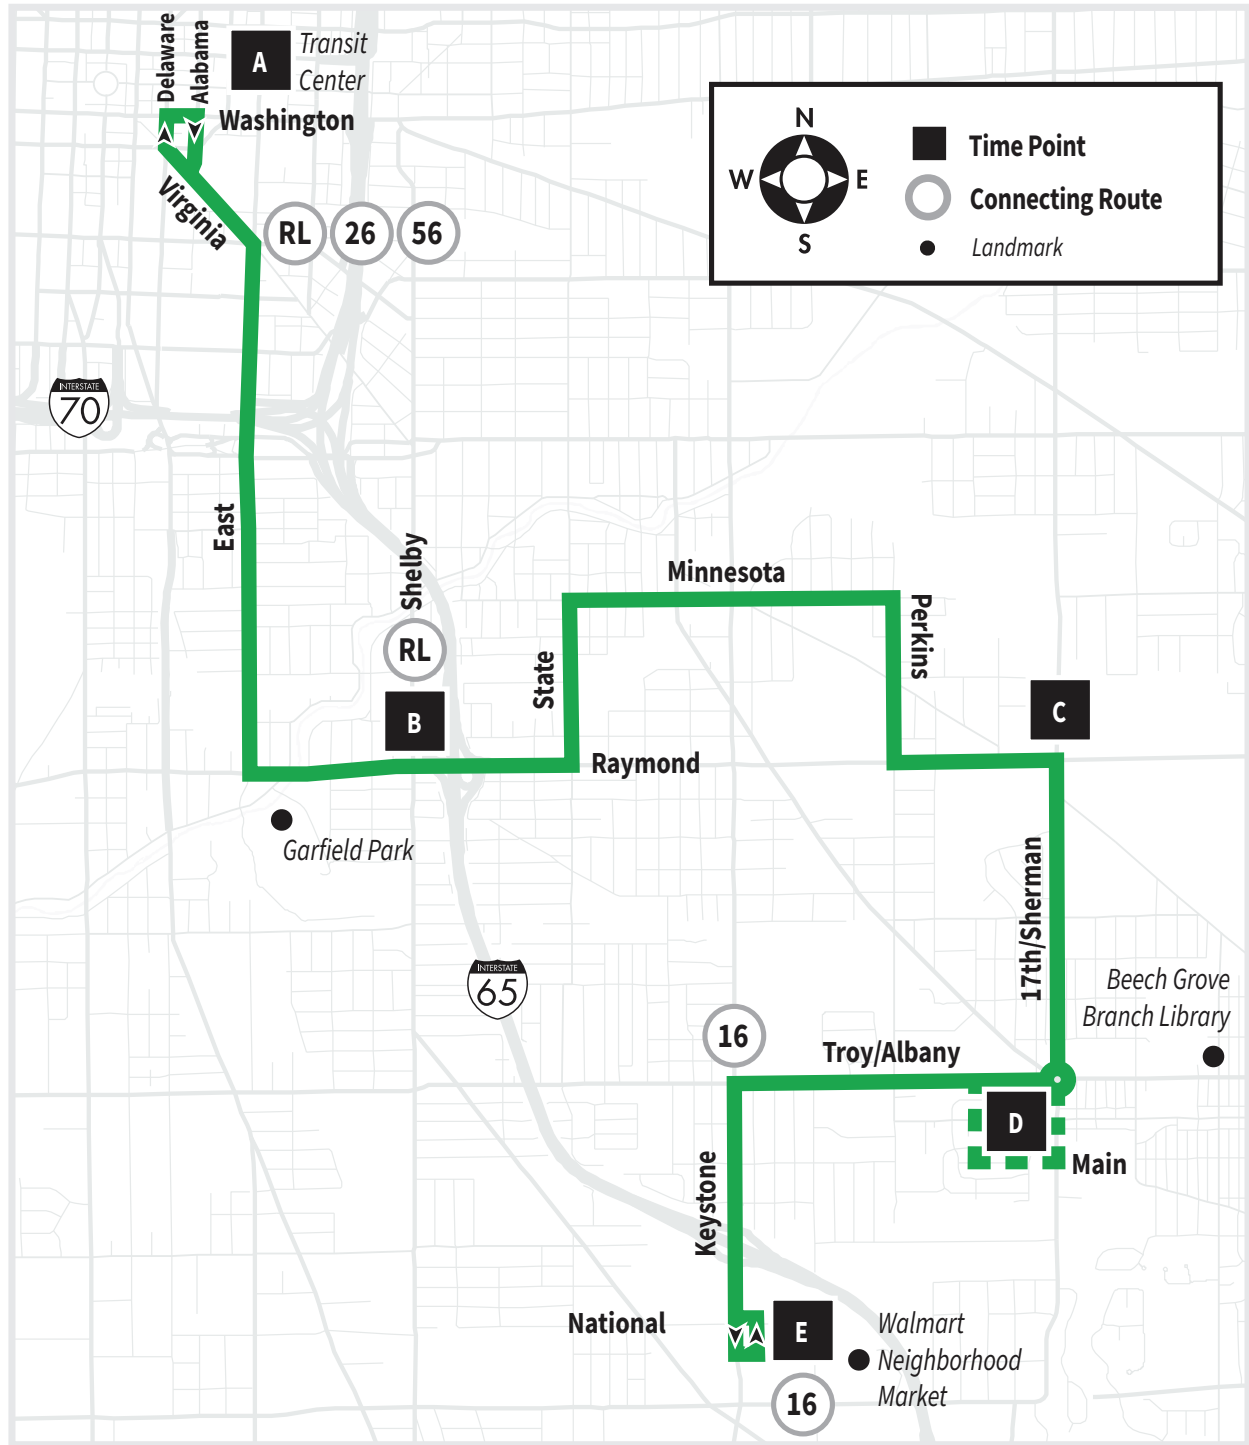

13

ROUTE 13 - RAYMOND

Transit Center to Main/Sherman | Transit Center to Keystone/National

ROUTE 13 - RAYMOND

Transit Center to Main/Sherman | Transit Center to Keystone/National

MONDAY - FRIDAY Inbound (Lun - Viér Entrada)