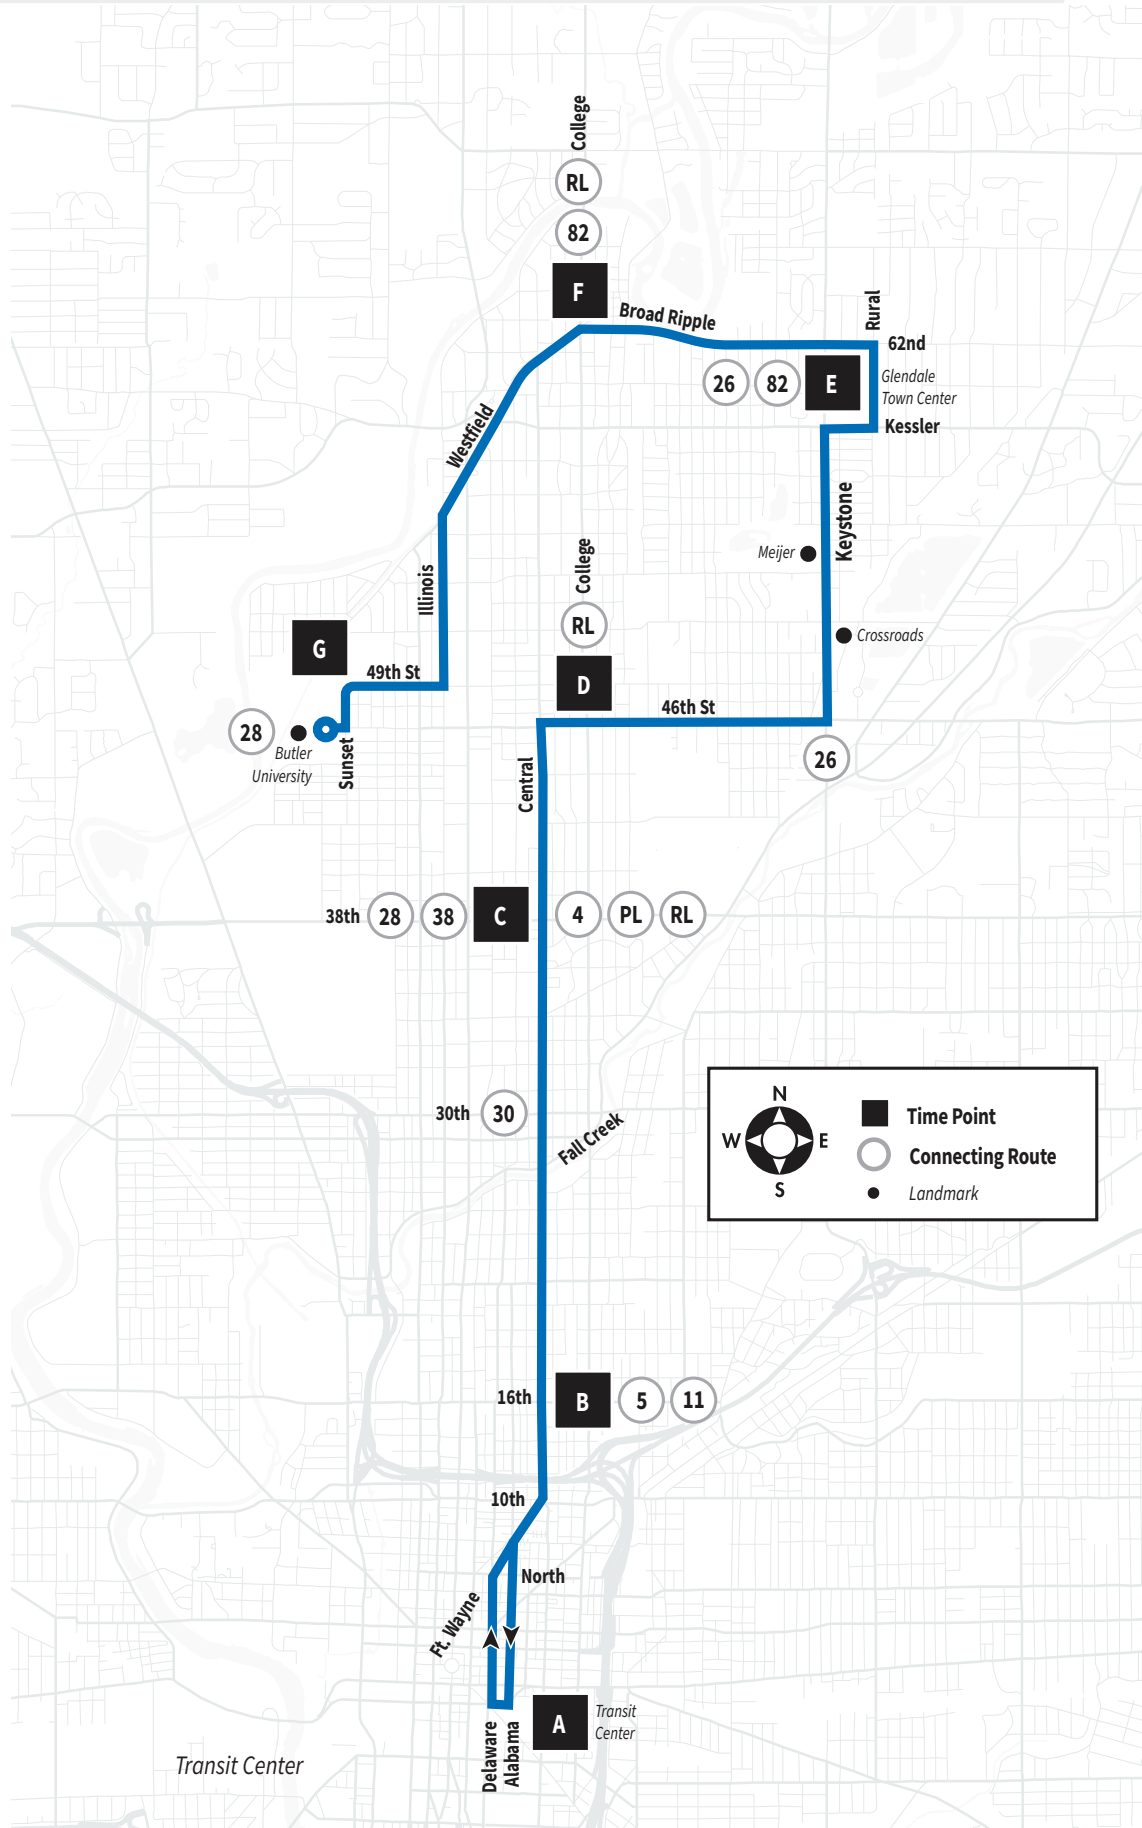

ROUTE 19 - BROAD RIPPLE

Transit Center to Butler University

- Time Point
- Connecting Route
- Landmark

ROUTE 19 - BROAD RIPPLE

Transit Center to Butler University

MONDAY - FRIDAY Inbound (Lun - Viér Entrada)