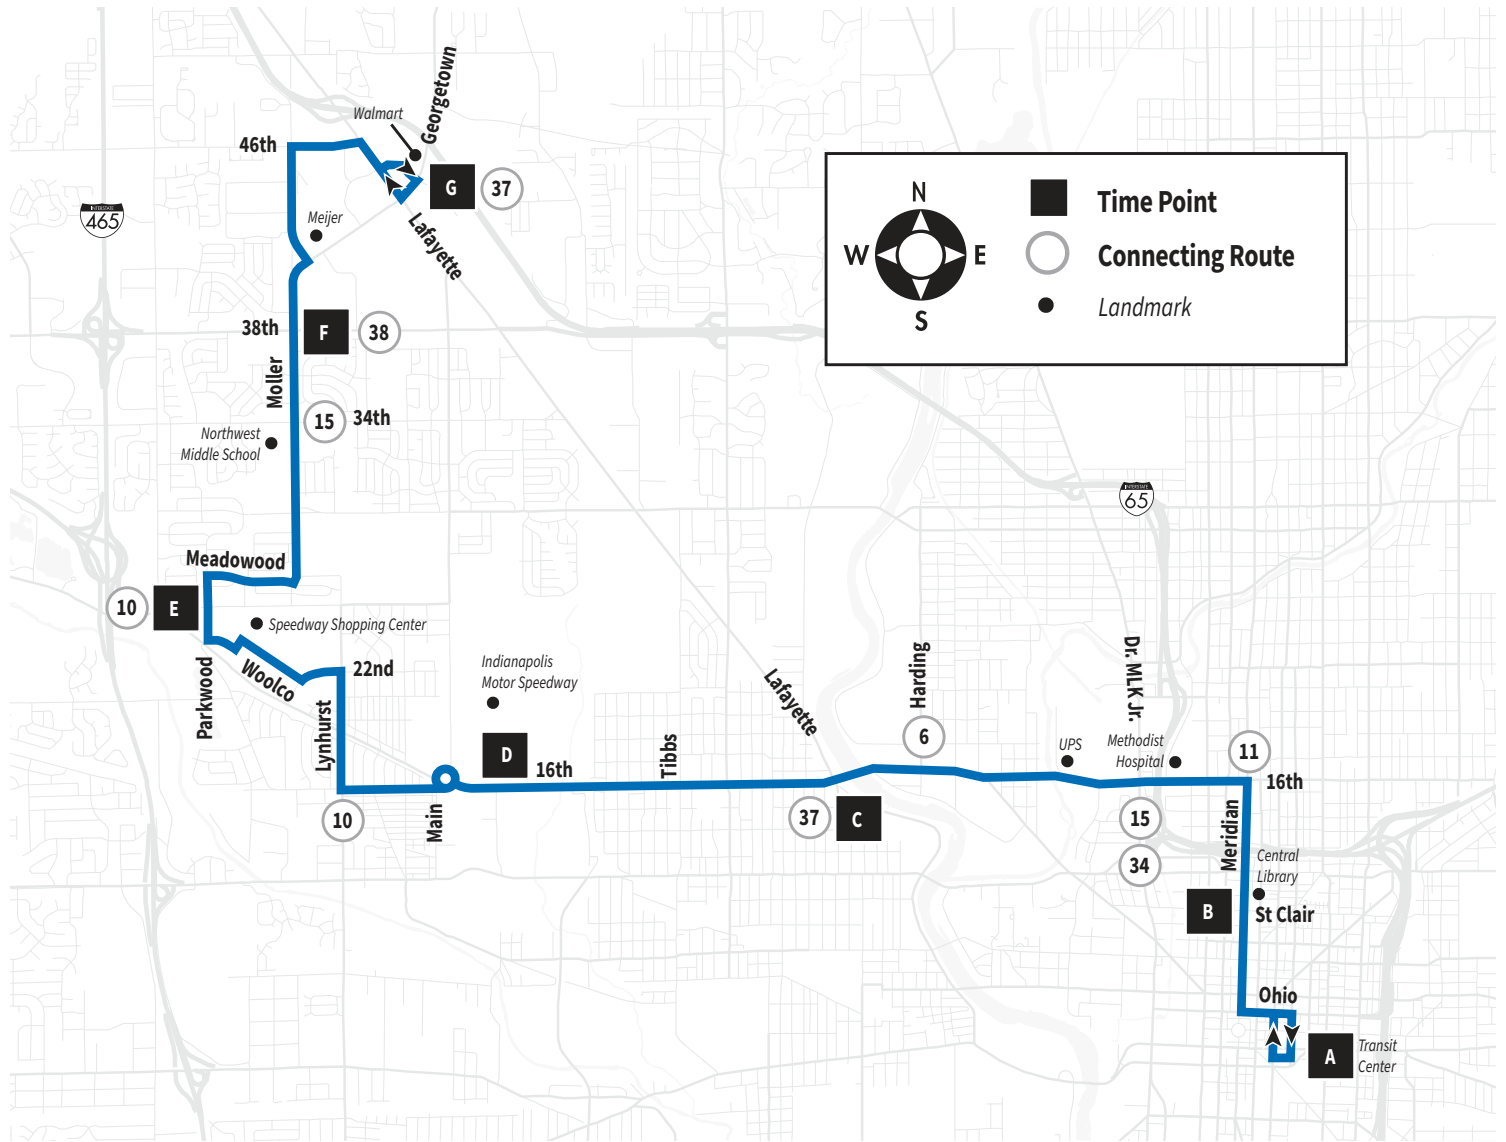

25

ROUTE 25 - WEST 16TH STREET

Transit Center to Walmart/Lafayette Road

ROUTE 25 - WEST 16TH STREET

Transit Center to Walmart/Lafayette Road

MONDAY - FRIDAY Inbound (Lun - Viér Entrada)

Walmart/Lafayette to Transit Center

ROUTE 25 - WEST 16TH STREET

Transit Center to Walmart/Lafayette Road

SATURDAY Inbound (Sáb Entrada)

Walmart/Lafayette to Transit Center

WALMART/LAFAYETTE ID #12115	MOLLER/38TH ID #12061	SPEEDWAY CENTER ID #10959	MOTOR SPEEDWAY ID #12086	16TH/LAFAYETTE ID #12099	MERIDIAN/ST CLAIR ID #10125	TRANSIT CENTER
G	F	E	D	C	B	A
547a	554a	602a	612a	618a	629a	635a
647a	654a	702a	712a	718a	729a	735a
747a	754a	802a	812a	818a	829a	835a
847a	854a	902a	912a	918a	929a	935a
945a	952a	1000a	1010a	1017a	1028a	1035a
1044a	1051a	1100a	1110a	1117a	1128a	1135a
1144a	1151a	1200p	1210p	1217p	1228p	1235p
1244p	1251p	100p	110p	117p	128p	135p
144p	151p	200p	210p	217p	228p	235p
244p	251p	300p	310p	317p	328p	335p
344p	351p	400p	410p	417p	428p	435p
444p	451p	500p	510p	517p	528p	535p
547p	554p	603p	612p	618p	629p	635p
648p	655p	703p	712p	718p	729p	735p
729p	736p	744p	753p	759p	809p	815p

SUNDAY Inbound (Dom Entrada)

Walmart/Lafayette to Transit Center

WALMART/LAFAYETTE ID #12115	MOLLER/38TH ID #12061	SPEEDWAY CENTER ID #10959	MOTOR SPEEDWAY ID #12086	16TH/LAFAYETTE ID #12099	MERIDIAN/ST CLAIR ID #10125	TRANSIT CENTER
G	F	E	D	C	B	A
649a	656a	704a	713a	719a	729a	735a
749a	756a	804a	813a	819a	829a	835a
849a	856a	904a	913a	919a	929a	935a
949a	956a	1004a	1013a	1019a	1029a	1035a
1045a	1052a	1100a	1110a	1117a	1128a	1135a
1145a	1152a	1200p	1210p	1217p	1228p	1235p
1245p	1252p	100p	110p	117p	128p	135p
145p	152p	200p	210p	217p	228p	235p
245p	252p	300p	310p	317p	328p	335p
345p	352p	400p	410p	417p	428p	435p
445p	452p	500p	510p	517p	528p	535p
549p	556p	604p	613p	619p	629p	635p
649p	656p	704p	713p	719p	729p	735p