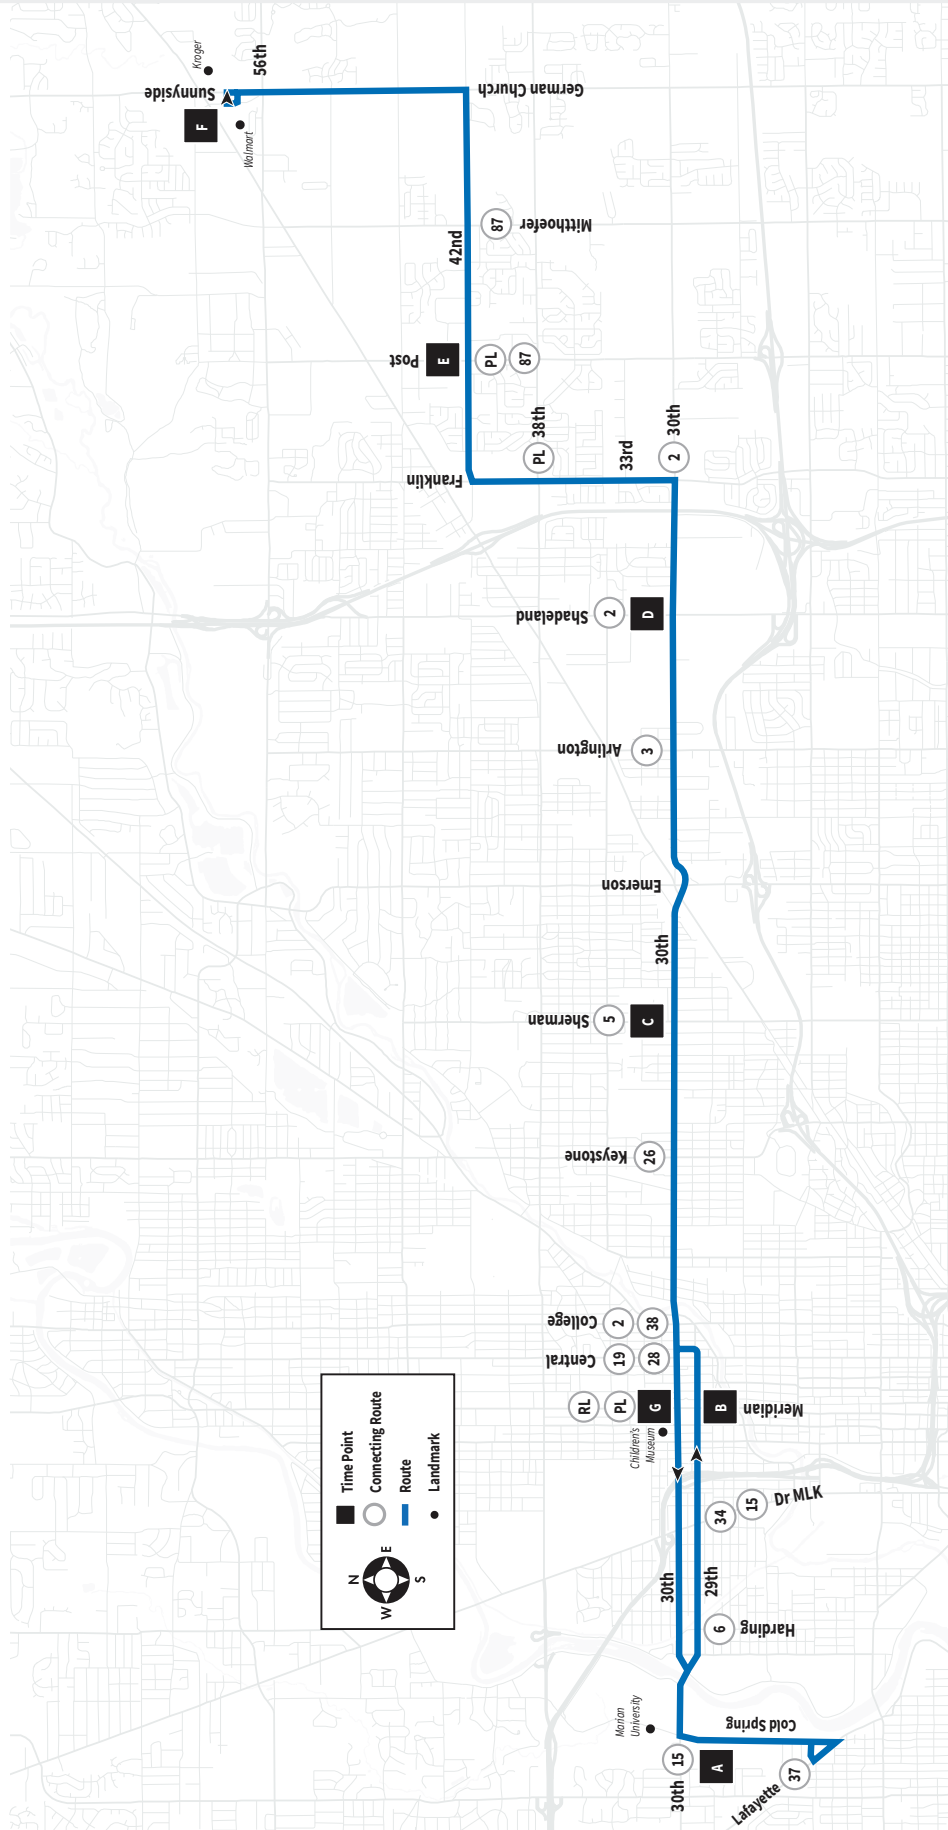

30

ROUTE 30 - 30TH STREET

30th/Cold Spring Road to Walmart Pendleton Pike

ROUTE 30 - 30TH STREET

30th/Cold Spring Road to Walmart Pendleton Pike

MONDAY - FRIDAY Eastbound (Lun - Viér Este)

30th/Cold Spring Road to Walmart Pendleton Pike

ROUTE 30 - 30TH STREET

30th/Cold Spring Road to Walmart Pendleton Pike

SATURDAY Eastbound (Sáb Este)

30th/Cold Spring Road to Walmart Pendleton Pike

COLD SPRING/30TH ID #51816	29TH/MERIDIAN ID #51834	30TH/SHERMAN ID #51866	30TH/SHADELAND ID #10482	42ND/POST ID #10228	WALMART PENDLETON PIKE ID #14255
A	B	C	D	E	F
600a	613a	624a	633a	643a	652a
645a	658a	709a	718a	728a	737a
730a	743a	754a	803a	813a	822a
815a	828a	839a	848a	858a	907a
900a	913a	924a	933a	943a	952a
945a	958a	1010a	1020a	1031a	1040a
1030a	1044a	1056a	1106a	1117a	1126a
1115a	1129a	1141a	1151a	1202p	1211p
1200p	1214p	1226p	1236p	1247p	1256p
1245p	1259p	111p	121p	132p	141p
130p	144p	156p	206p	217p	226p
215p	229p	241p	251p	302p	311p
300p	314p	326p	336p	347p	356p
345p	359p	411p	421p	432p	441p
430p	444p	456p	506p	517p	526p
515p	529p	541p	551p	602p	611p
600p	613p	624p	634p	644p	653p
645p	658p	709p	719p	729p	738p
730p	743p	754p	804p	814p	823p
815p	828p	839p	849p	859p	908p
900p	913p	924p	934p	944p	953p
945p	958p	1009p	1019p	1029p	1038p
1030p	1043p	1054p	1104p	1114p	1123p