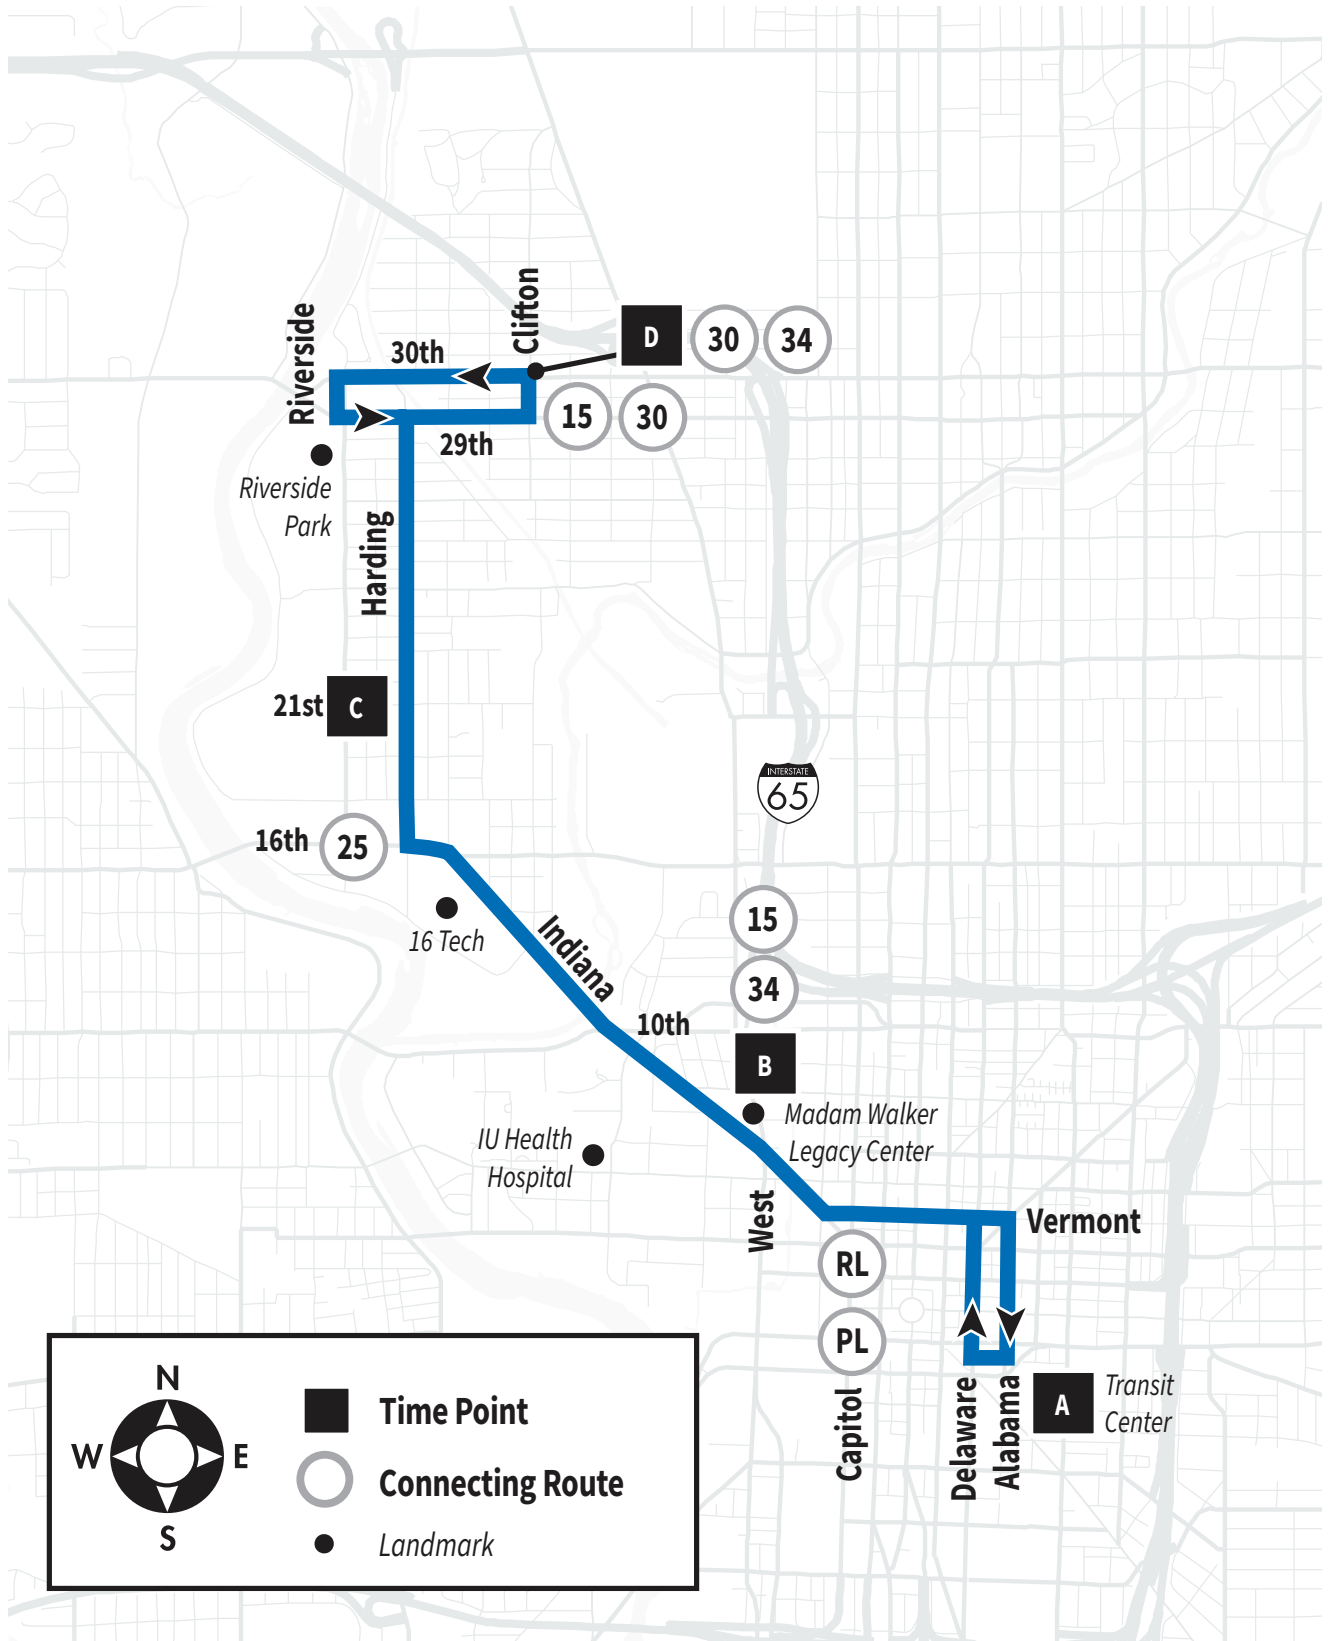

# ROUTE 6 - HARDING

Transit Center to Clifton/30th

	Time Point
	Connecting Route
	Landmark

# ROUTE 6 - HARDING

## Transit Center to Clifton/30th