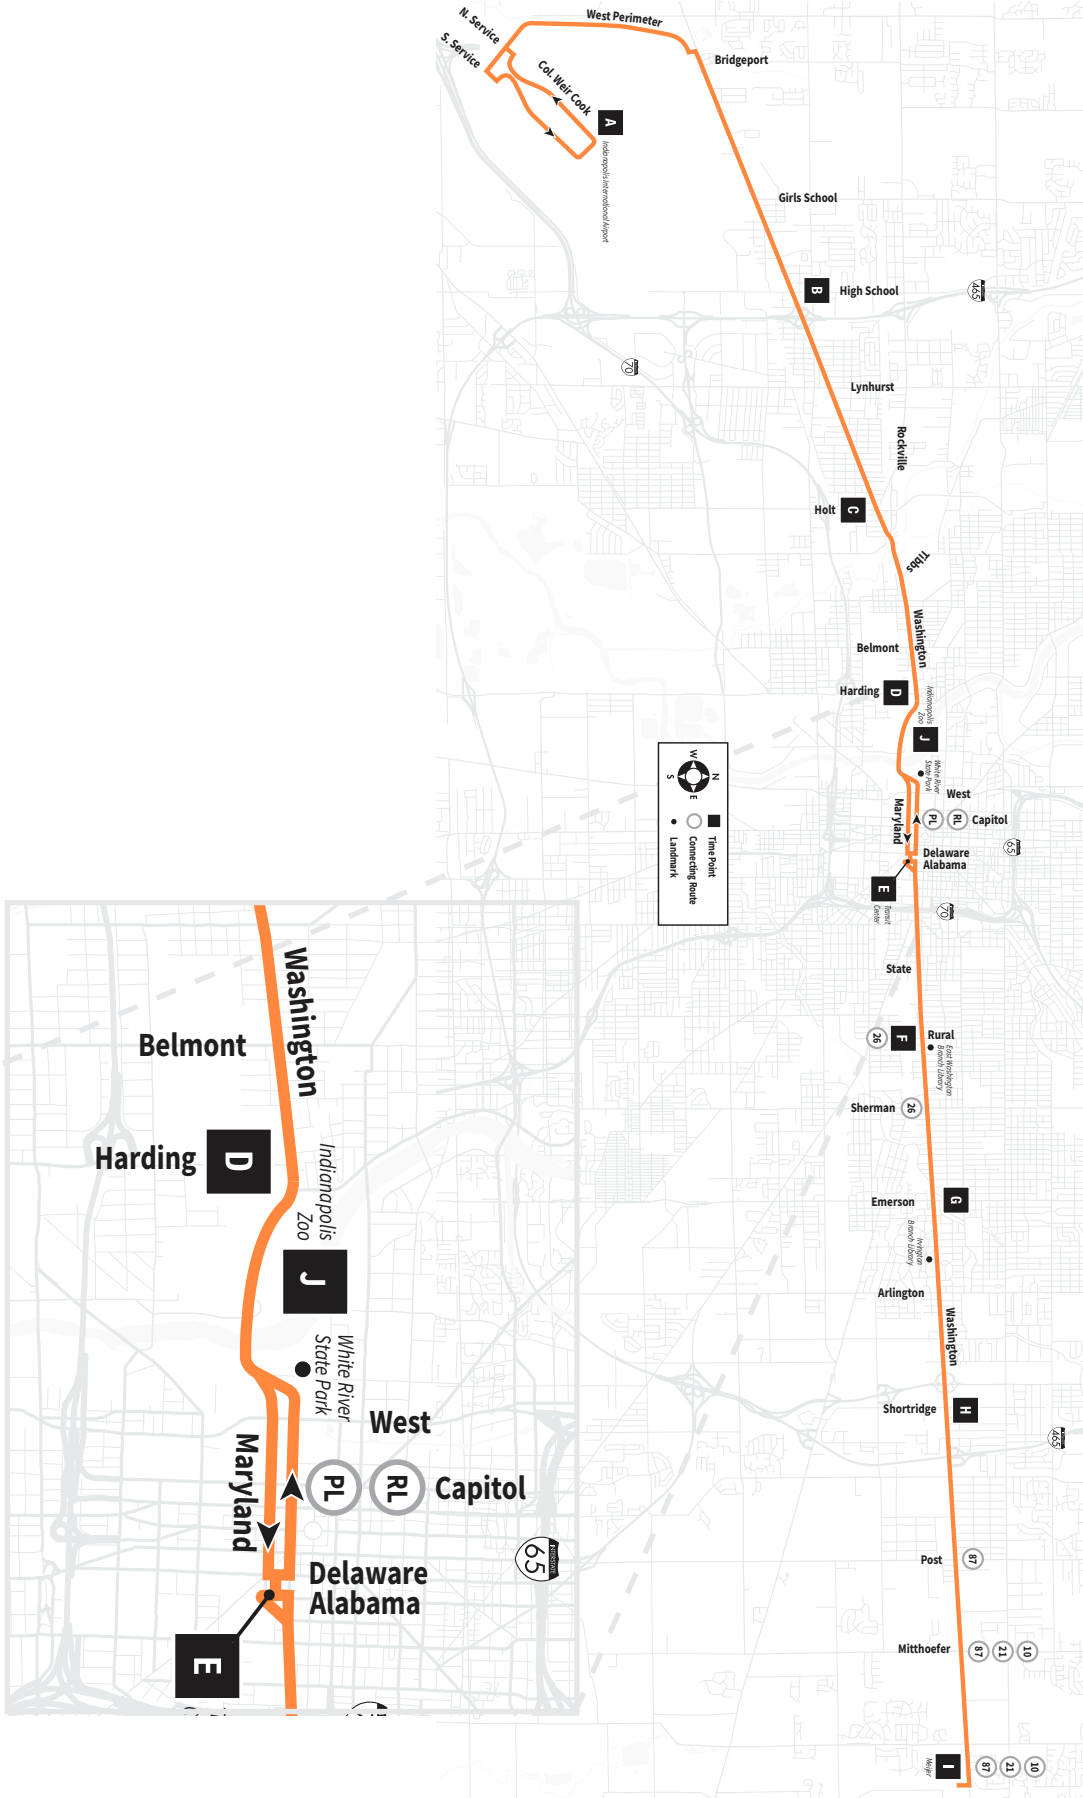

8

ROUTE 8 - WASHINGTON

Eastbound to Meijer/East Washington
Westbound to Indianapolis Airport | Westbound to Indianapolis Zoo

ROUTE 8 - WASHINGTON

Eastbound to Meijer/East Washington
Westbound to Indianapolis Airport | Westbound to Indianapolis Zoo

ROUTE 8 - WASHINGTON

Eastbound to Meijer/East Washington
Westbound to Indianapolis Airport | Westbound to Indianapolis Zoo

SATURDAY Eastbound (Sáb Este)

Indianapolis International Airport to Meijer/East Washington